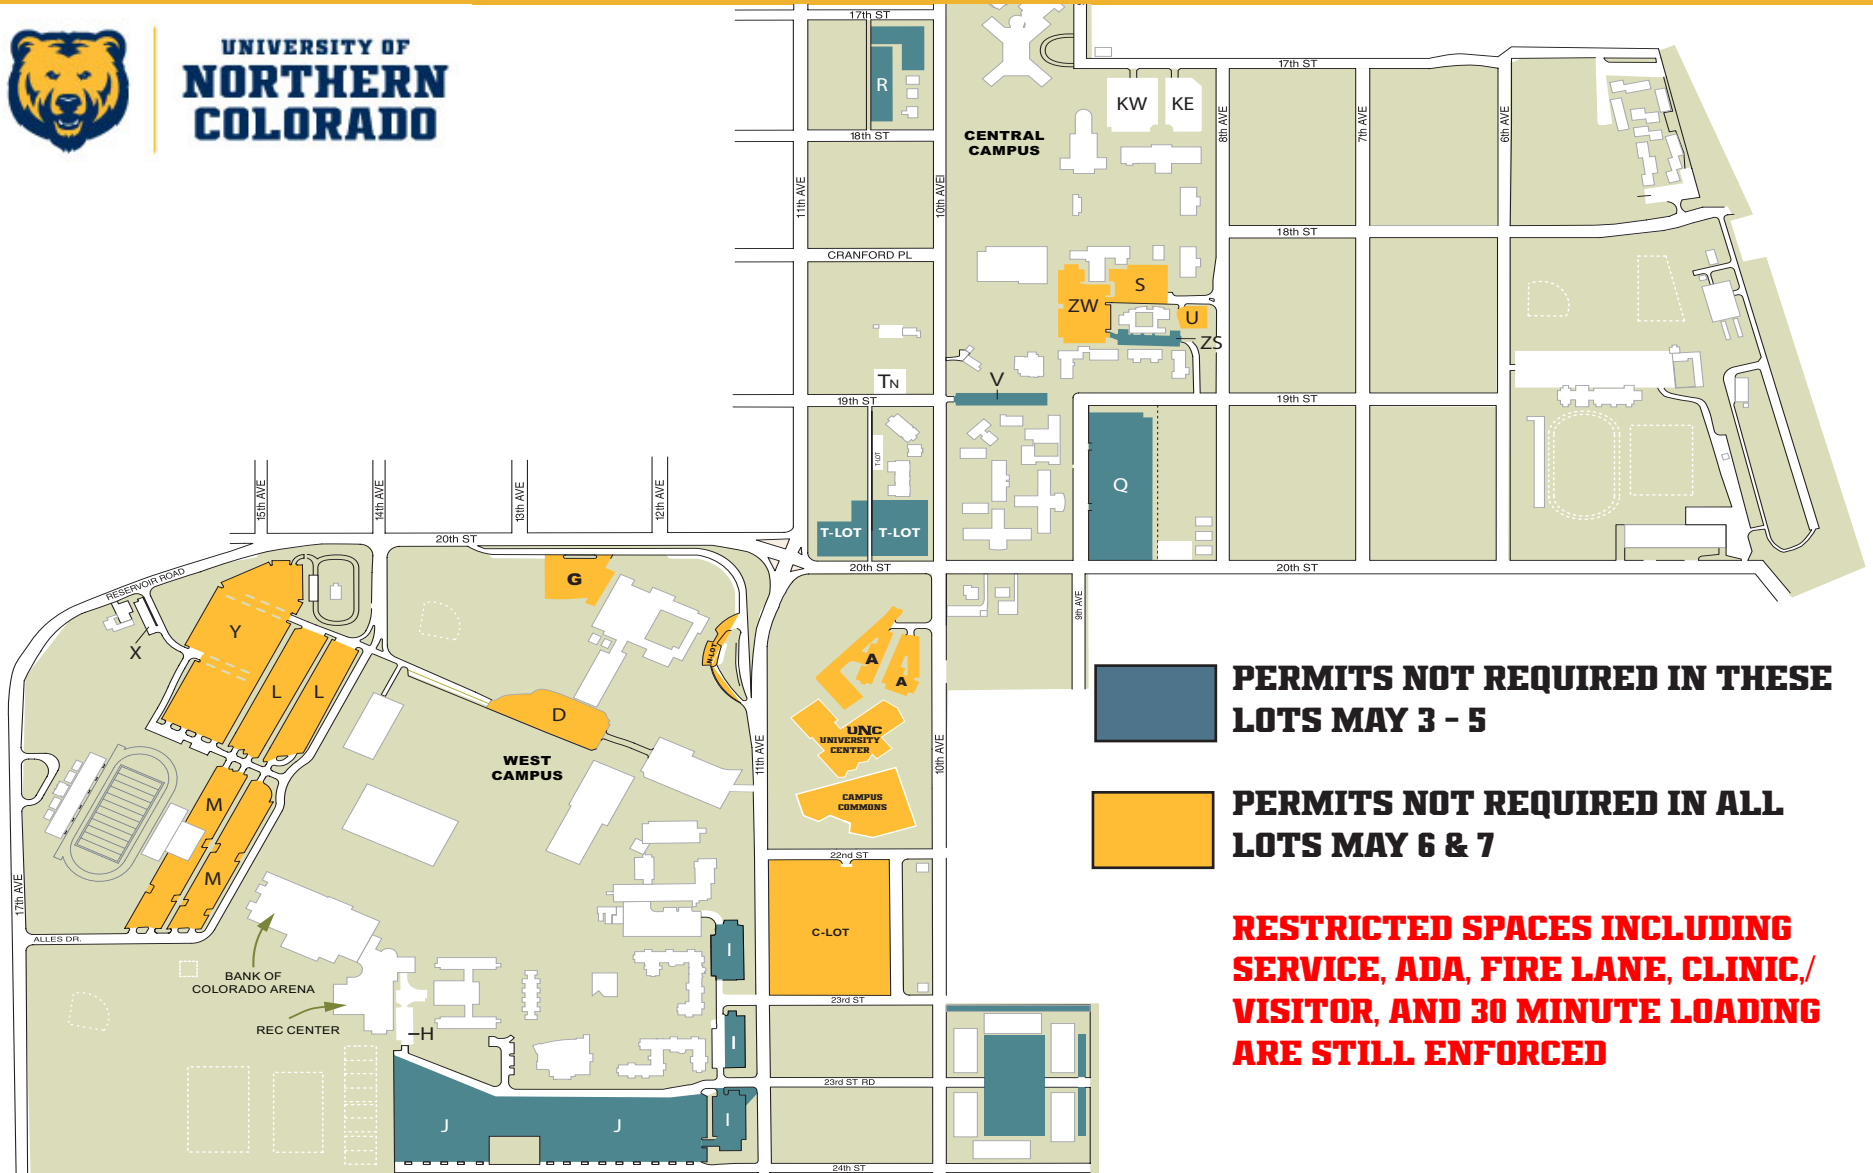

MOVE OUT LIMITED ENFORCEMENT MAY 3 - 7

**UNIVERSITY OF
NORTHERN
COLORADO**

**PERMITS NOT REQUIRED IN THESE
LOTS MAY 3 - 5**

**PERMITS NOT REQUIRED IN ALL
LOTS MAY 6 & 7**

**RESTRICTED SPACES INCLUDING
SERVICE, ADA, FIRE LANE, CLINIC/
VISITOR, AND 30 MINUTE LOADING
ARE STILL ENFORCED**