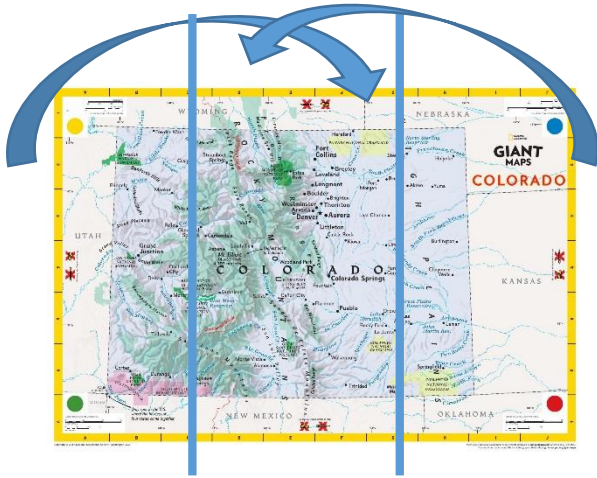

How to Fold the Giant Traveling Map of Colorado

(Sweep the Map before folding for storage or transportation.)

1. Fold the map in thirds the long way.

2. Fold the map in thirds the short way.

4. Now fold in half the short way.

3. Fold the folded map in thirds again the long way.

5. Finally, fold in half the short way once again and place carefully in the provided tub.

Tidy map folding allows the map to travel neatly. Please make sure corners are aligned and edges and folds are flat.