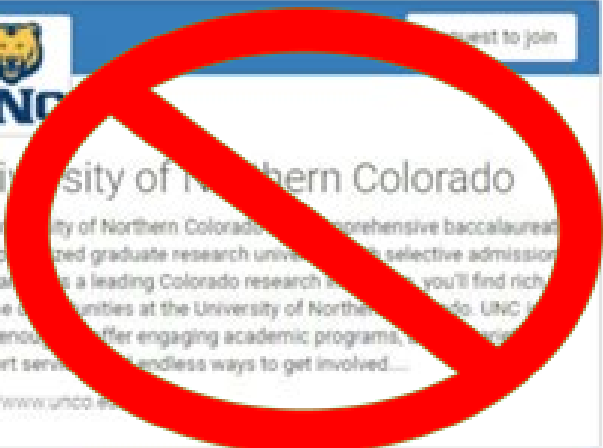

Request to join

Frontiers of Science Institute

FSI is a privately funded, six week, summer residential program designed to boost the STEM aspiration and achievement levels of Colorado's current high school sophomores and juniors. By immersing motivated students in a learning-for-the-thrill-of-learning hands-on STEM experience, FSI helps students identify and explore their interests so they can set and begin to realize their personal, educational...

Greeley, CO, USA | <http://www.fsiunc.org>

Are you a part of a division within this company?

No problem. First join your company. Then after activating your account, create a smaller group within your company profile to tailor your content to students.

Unable to join?

For security reasons, if you're using a personal email address you won't be able to join this company. Either contact us or start the sign-up process over with your company email address.

Not your company?

[Create New Company](#)