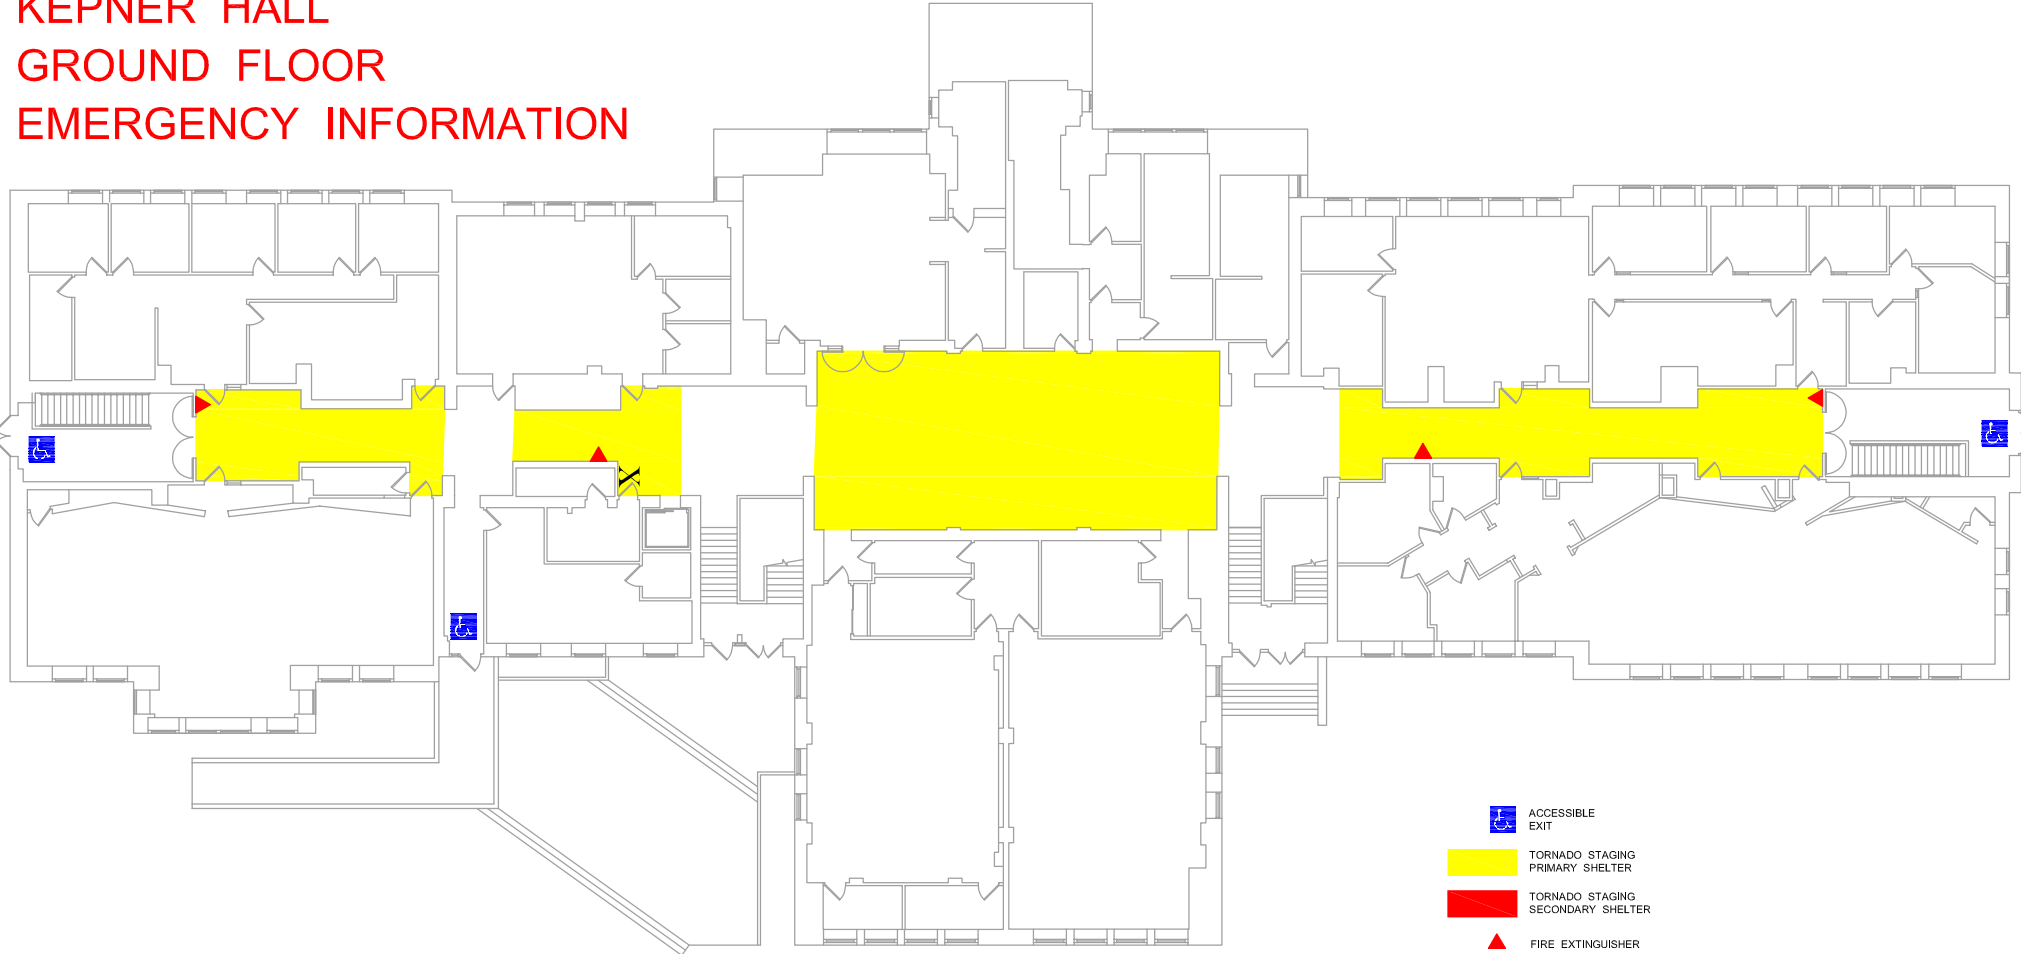

KEPNER HALL
GROUND FLOOR
EMERGENCY INFORMATION

-  ACCESSIBLE EXIT
-  TORNADO STAGING PRIMARY SHELTER
-  TORNADO STAGING SECONDARY SHELTER
-  FIRE EXTINGUISHER
-  EVACUATION ROUTES
-  TORNADO STAGING PHONE