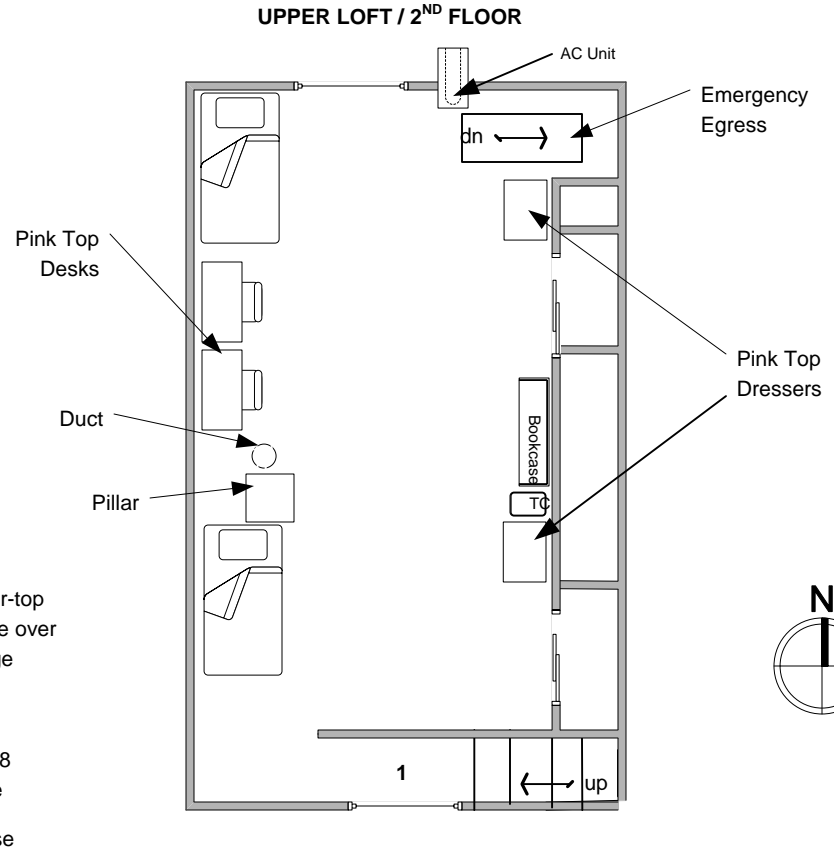

**UNIVERSITY OF NORTHERN COLORADO  
1943 8<sup>TH</sup> AVENUE / FLORIO HOUSE**

**TORNADO STAGING AREAS  
FLORIO HOUSE**

- PRIMARY SHELTER
- SECONDARY SHELTER

**UNIVERSITY OF NORTHERN COLORADO  
1943 8<sup>TH</sup> AVENUE / FLORIO GROUND LEVEL**

Pink top desk	1
Tall Boy dresser	1
Blonde Oak Chair	1
White Wardrobes	2

**TORNADO STAGING AREAS  
FULTS HOUSE**

- PRIMARY SHELTER
- SECONDARY SHELTER

**Not to Scale  
Revised 8.23.05**

# UNIVERSITY OF NORTHERN COLORADO 1943 8<sup>TH</sup> AVENUE / LITTLE FLORIO HOUSE

24" x 36" Table	1
Blonde Oak Chairs	3
Party Time Fiesta (brown) Loveseat	1
Pink Top Desk	1
Tall Boy Dresser	1
Norse Coffee Table	1
Norse End Table	1