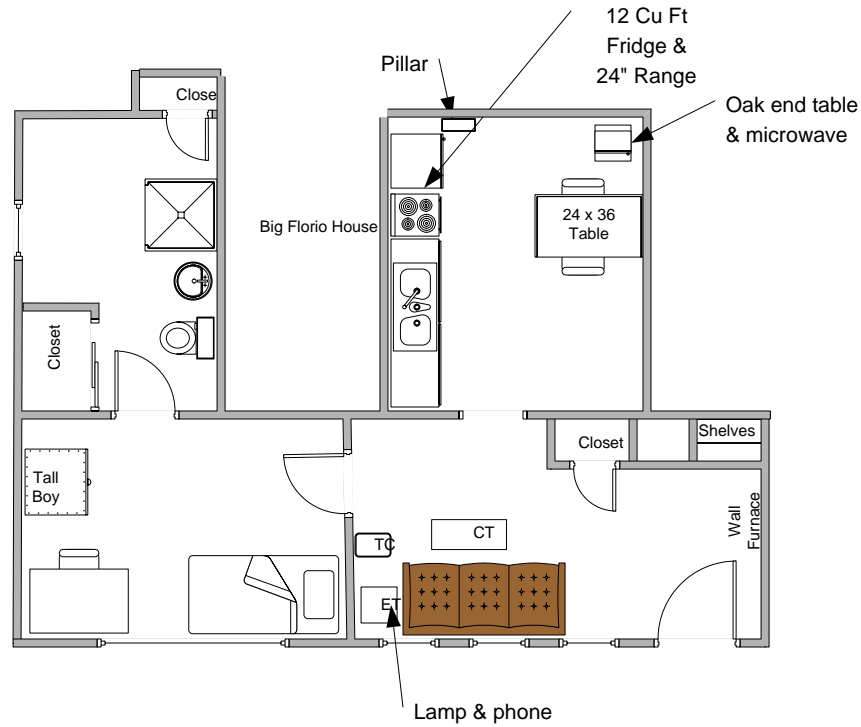

Pink top desk	1
Tall Boy dresser	1
Blonde Oak Chair	1
White Wardrobes	2

**TORNADO STAGING AREAS  
FULTS HOUSE**

- PRIMARY SHELTER
- SECONDARY SHELTER

**Not to Scale  
Revised 8.23.05**

# UNIVERSITY OF NORTHERN COLORADO 1943 8<sup>TH</sup> AVENUE / LITTLE FLORIO HOUSE

24" x 36" Table	1
Blonde Oak Chairs	3
Party Time Fiesta (brown) Loveseat	1
Pink Top Desk	1
Tall Boy Dresser	1
Norse Coffee Table	1
Norse End Table	1