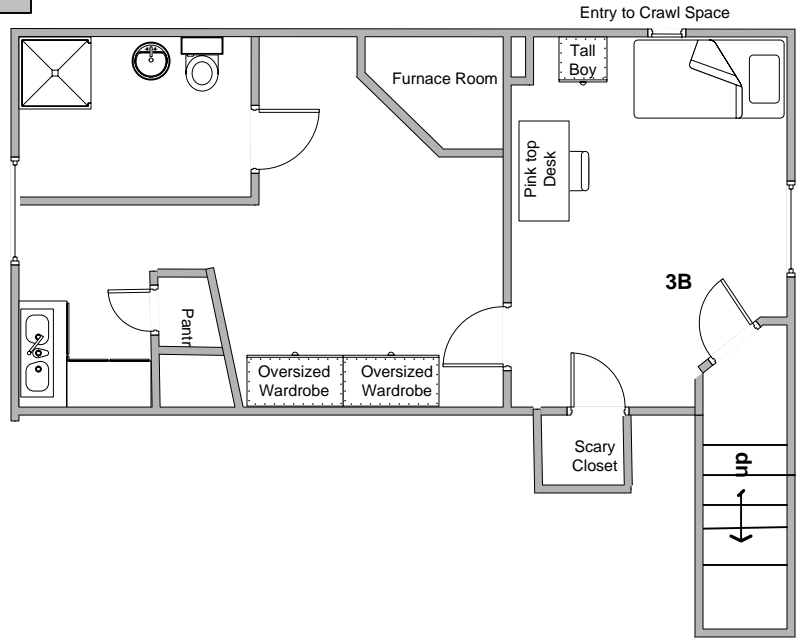

**UNIVERSITY OF NORTHERN COLORADO  
1943 8<sup>TH</sup> AVENUE / FLORIO HOUSE**

**TORNADO STAGING AREAS  
FLORIO HOUSE**

- PRIMARY SHELTER
- SECONDARY SHELTER

**UNIVERSITY OF NORTHERN COLORADO  
1943 8<sup>TH</sup> AVENUE / FLORIO GROUND LEVEL**

Pink top desk	1
Tall Boy dresser	1
Blonde Oak Chair	1
White Wardrobes	2

**TORNADO STAGING AREAS  
FULTS HOUSE**

- PRIMARY SHELTER
- SECONDARY SHELTER

**Not to Scale  
Revised 8.23.05**

# UNIVERSITY OF NORTHERN COLORADO 1943 8<sup>TH</sup> AVENUE / LITTLE FLORIO HOUSE

24" x 36" Table	1
Blonde Oak Chairs	3
Party Time Fiesta (brown) Loveseat	1
Pink Top Desk	1
Tall Boy Dresser	1
Norse Coffee Table	1
Norse End Table	1