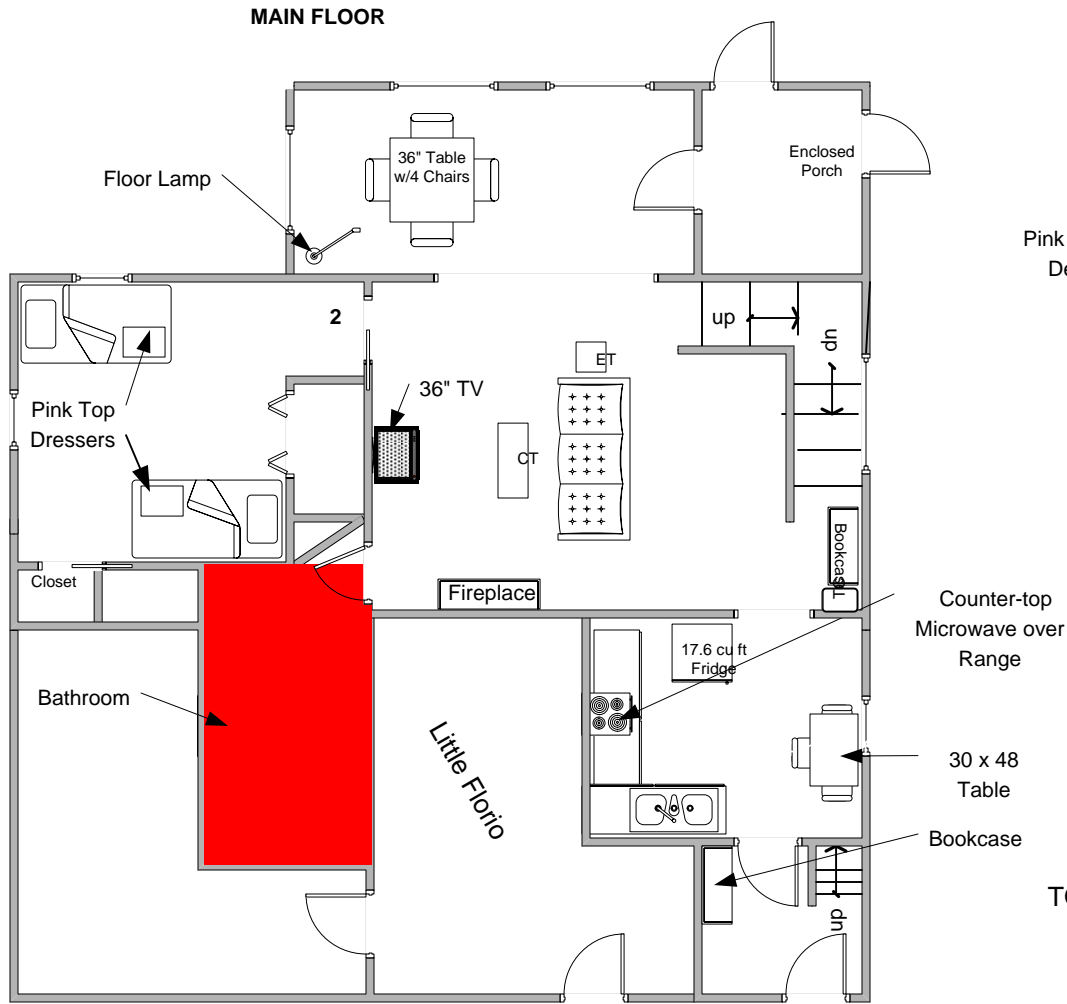

**UNIVERSITY OF NORTHERN COLORADO  
1943 8<sup>TH</sup> AVENUE / FLORIO HOUSE**

**TORNADO STAGING AREAS  
FLORIO HOUSE**

- PRIMARY SHELTER
- SECONDARY SHELTER

**UNIVERSITY OF NORTHERN COLORADO  
1943 8<sup>TH</sup> AVENUE / FLORIO GROUND LEVEL**

Pink top desk	1
Tall Boy dresser	1
Blonde Oak Chair	1
White Wardrobes	2

**TORNADO STAGING AREAS  
FULTS HOUSE**

- PRIMARY SHELTER
- SECONDARY SHELTER

**Not to Scale  
Revised 8.23.05**

# UNIVERSITY OF NORTHERN COLORADO 1943 8<sup>TH</sup> AVENUE / LITTLE FLORIO HOUSE

24" x 36" Table	1
Blonde Oak Chairs	3
Party Time Fiesta (brown) Loveseat	1
Pink Top Desk	1
Tall Boy Dresser	1
Norse Coffee Table	1
Norse End Table	1