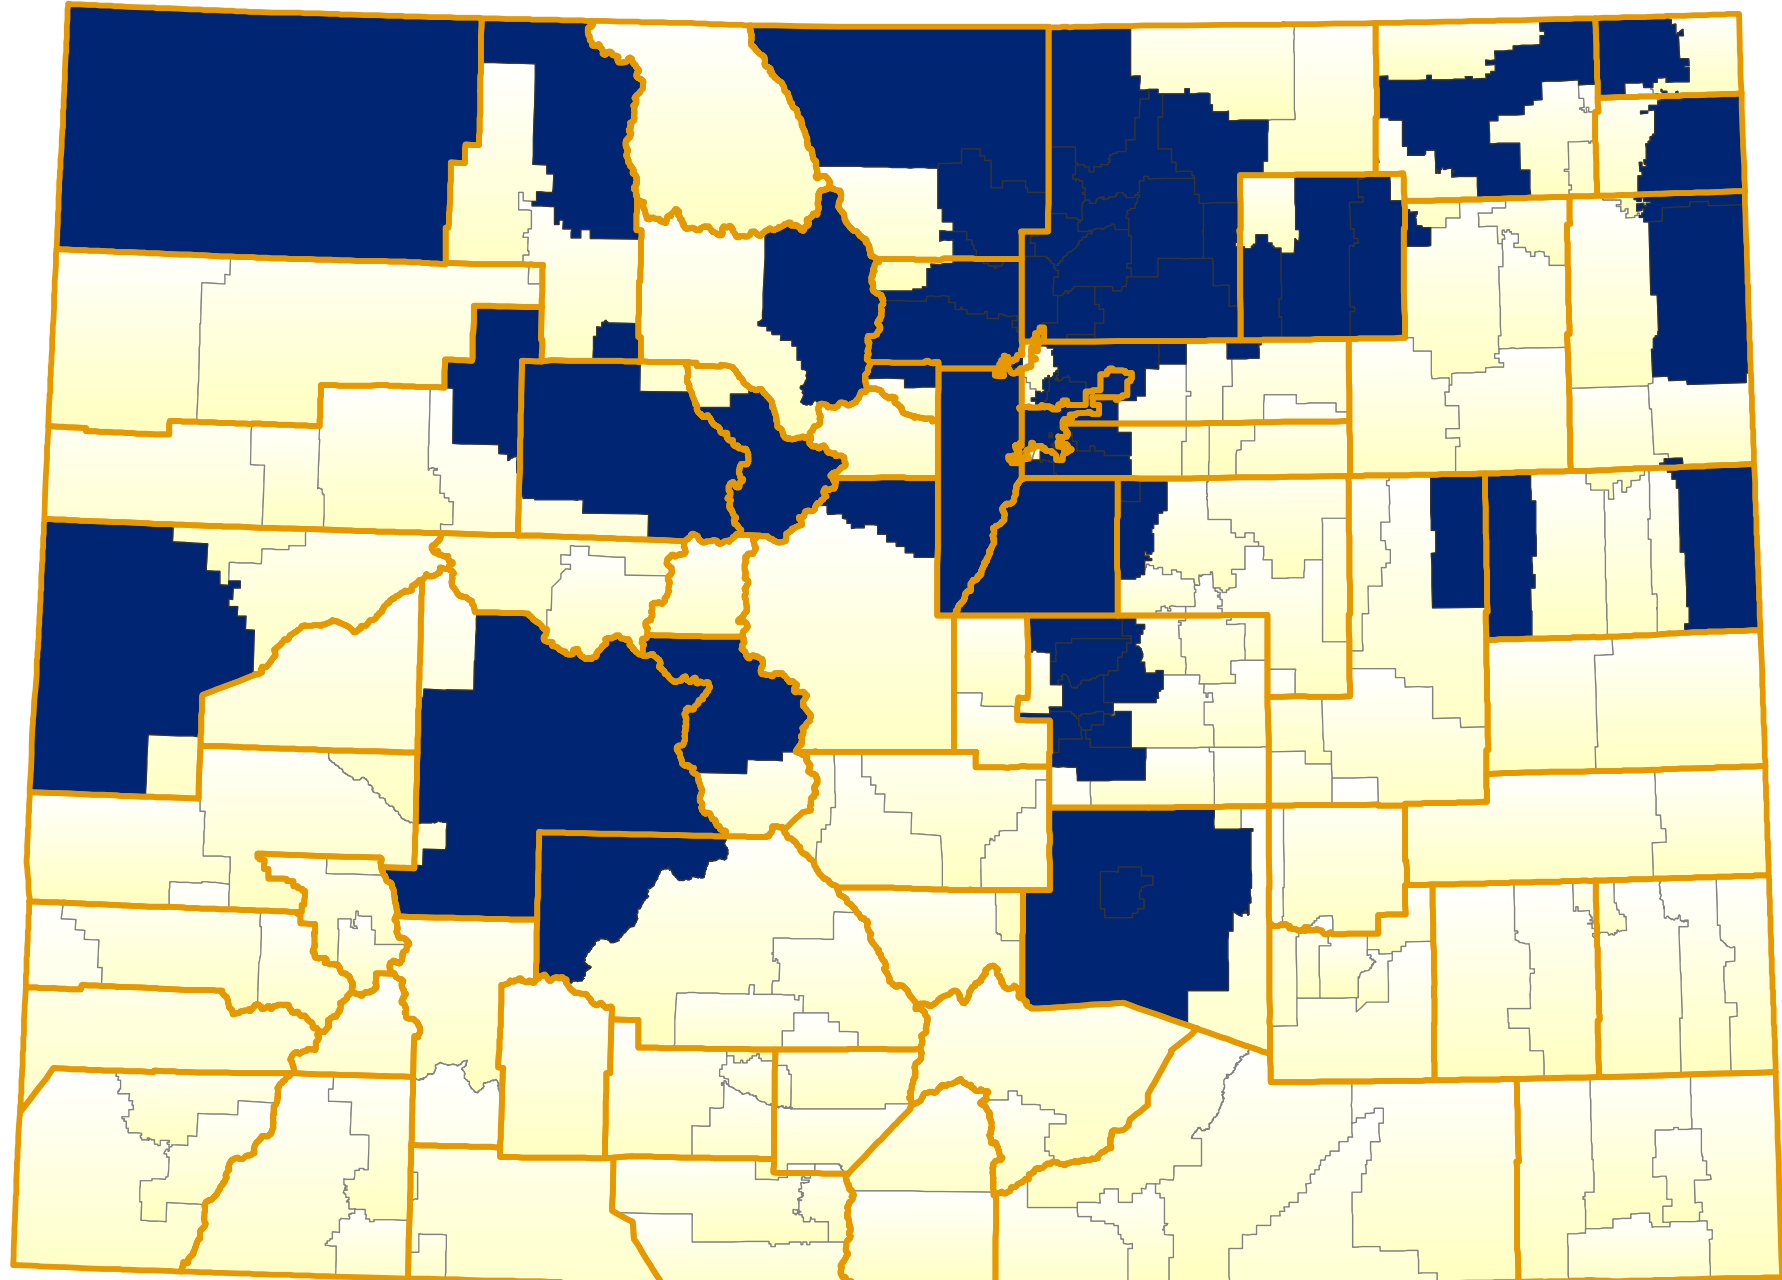

UNC Student Teacher Colorado District Placements

-  Colorado Counties
-  Student Teacher Placements
-  School Districts

Colorado Teacher Placements

Adams

Adams 12 Sch Dist
Brighton Sch Dist 27J
Mapleton Sch Dist 1

Arapaho

Adams-Arapahoe 28J
Cherry Creek Sch Dist 5
Littleton Sch Dist 6

Boulder

Boulder Valley Sch Dist RE-2
St. Vrain Valley Sch Dist RE1J

Chaffee

Buena Vista R-31

Denver

Denver Sch Dist 1

Douglas

Douglas Co S/D Re-1

Eagle

Eagle Co Sch Dist Re 50

El Paso

Academy School Dist #20
Cheyenne Mountain Sch Dist 12
Colorado Springs Sch Dist 11
Falcon Sch Dist 49
Fountain Sch Dist 8
Harrison Sch Dist 2
Lewis-Palmer Sch Dist 38
Widefield Sch Dist 3

Elbert

Elizabeth Sch Dist C-1

Grand

East Grand Sch Dist 2

Gunnison

Gunnison Watershed RE1J

Jefferson

Jefferson County Sch Dist R-1