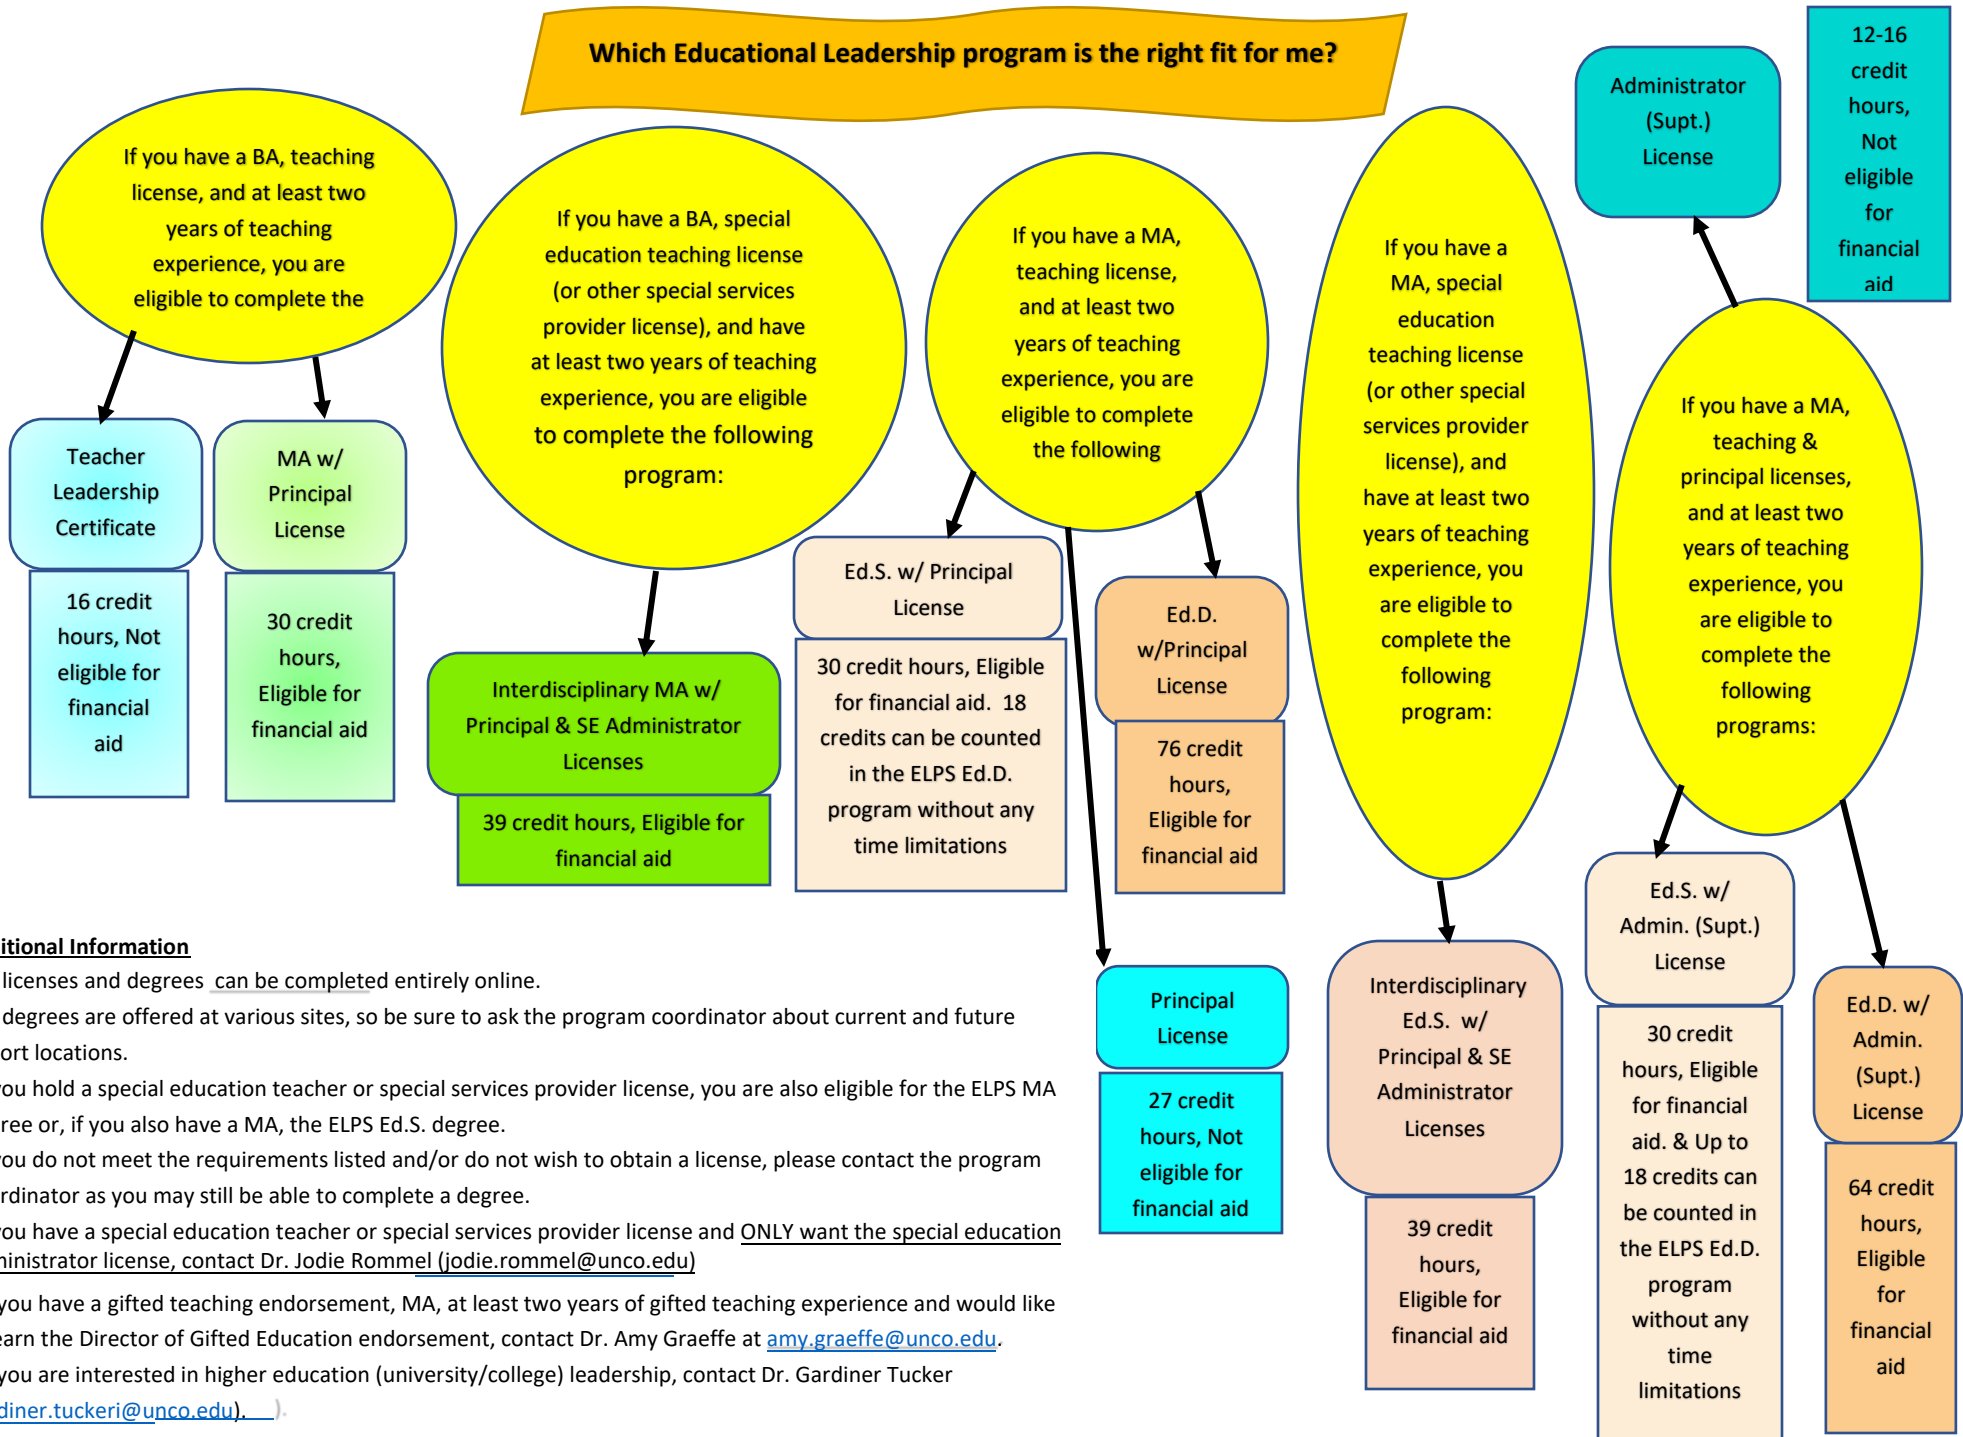

Which Educational Leadership program is the right fit for me?

Additional Information

- All licenses and degrees can be completed entirely online.
- All degrees are offered at various sites, so be sure to ask the program coordinator about current and future cohort locations.
- If you hold a special education teacher or special services provider license, you are also eligible for the ELPS MA degree or, if you also have a MA, the ELPS Ed.S. degree.
- If you do not meet the requirements listed and/or do not wish to obtain a license, please contact the program coordinator as you may still be able to complete a degree.
- If you have a special education teacher or special services provider license and ONLY want the special education administrator license, contact Dr. Jodie Rommel (jodie.rommel@unco.edu)
- If you have a gifted teaching endorsement, MA, at least two years of gifted teaching experience and would like to earn the Director of Gifted Education endorsement, contact Dr. Amy Graeffe at amy.graeffe@unco.edu.
- If you are interested in higher education (university/college) leadership, contact Dr. Gardiner Tucker (gardiner.tuckeri@unco.edu).