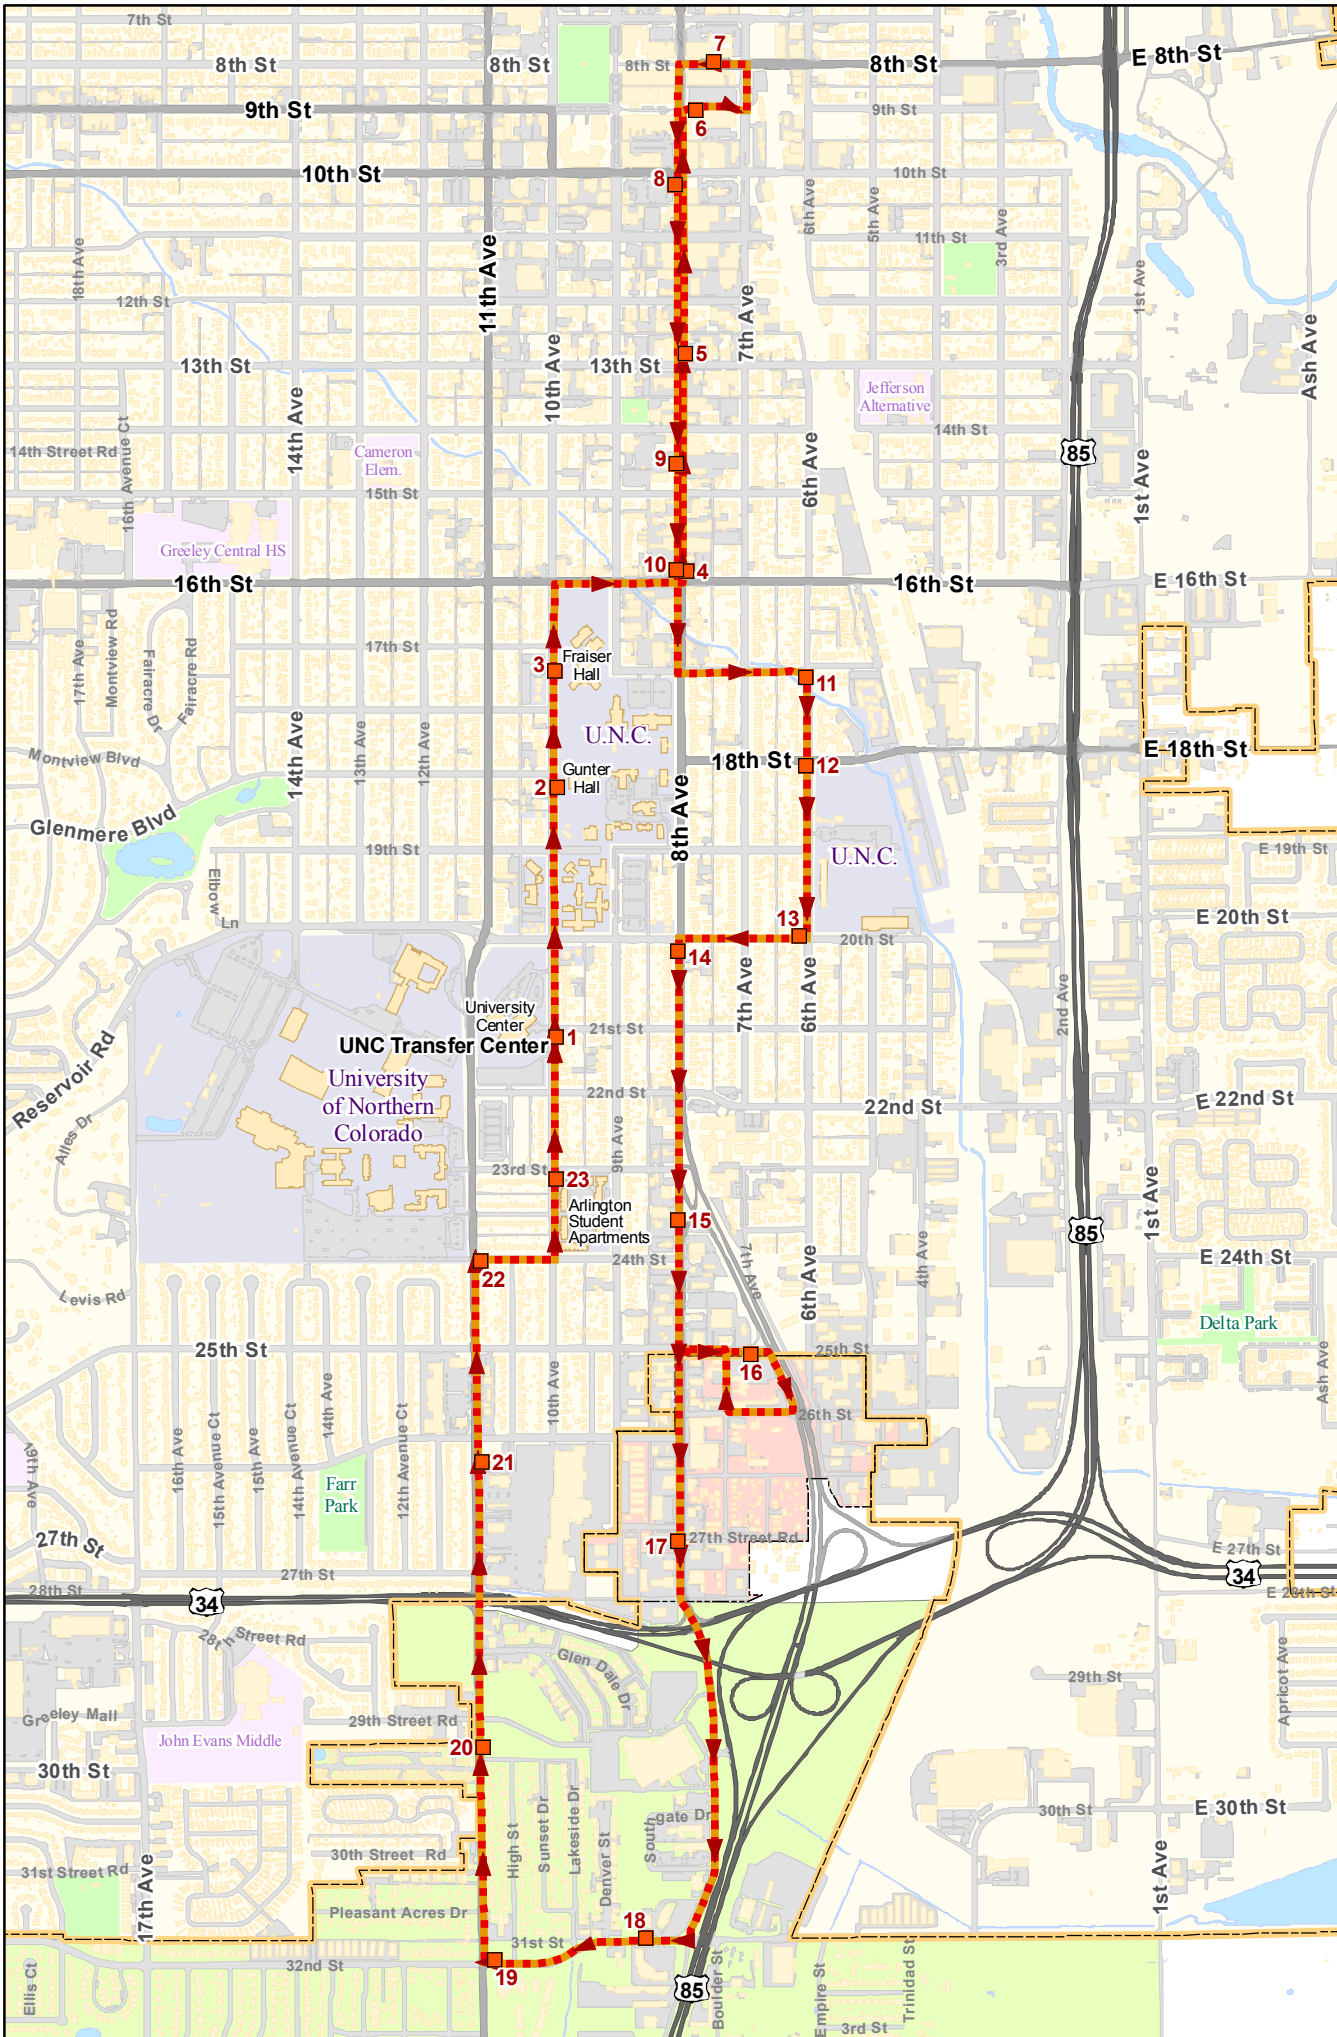

UNC Bus Routes 2010

Proposed Evening Service Route

- Bus Stop
- Evening Service
- Paved Parking
- Structure
- Expressway
- Arterial Street
- Local
- Park
- Public Schools
- Colleges & Universities
- City of Greeley
- Garden City
- Evans

Date: 7/14/2010
City of Greeley, coxs
UNC BusRoutes2010
Evening Service 8x11.mxd