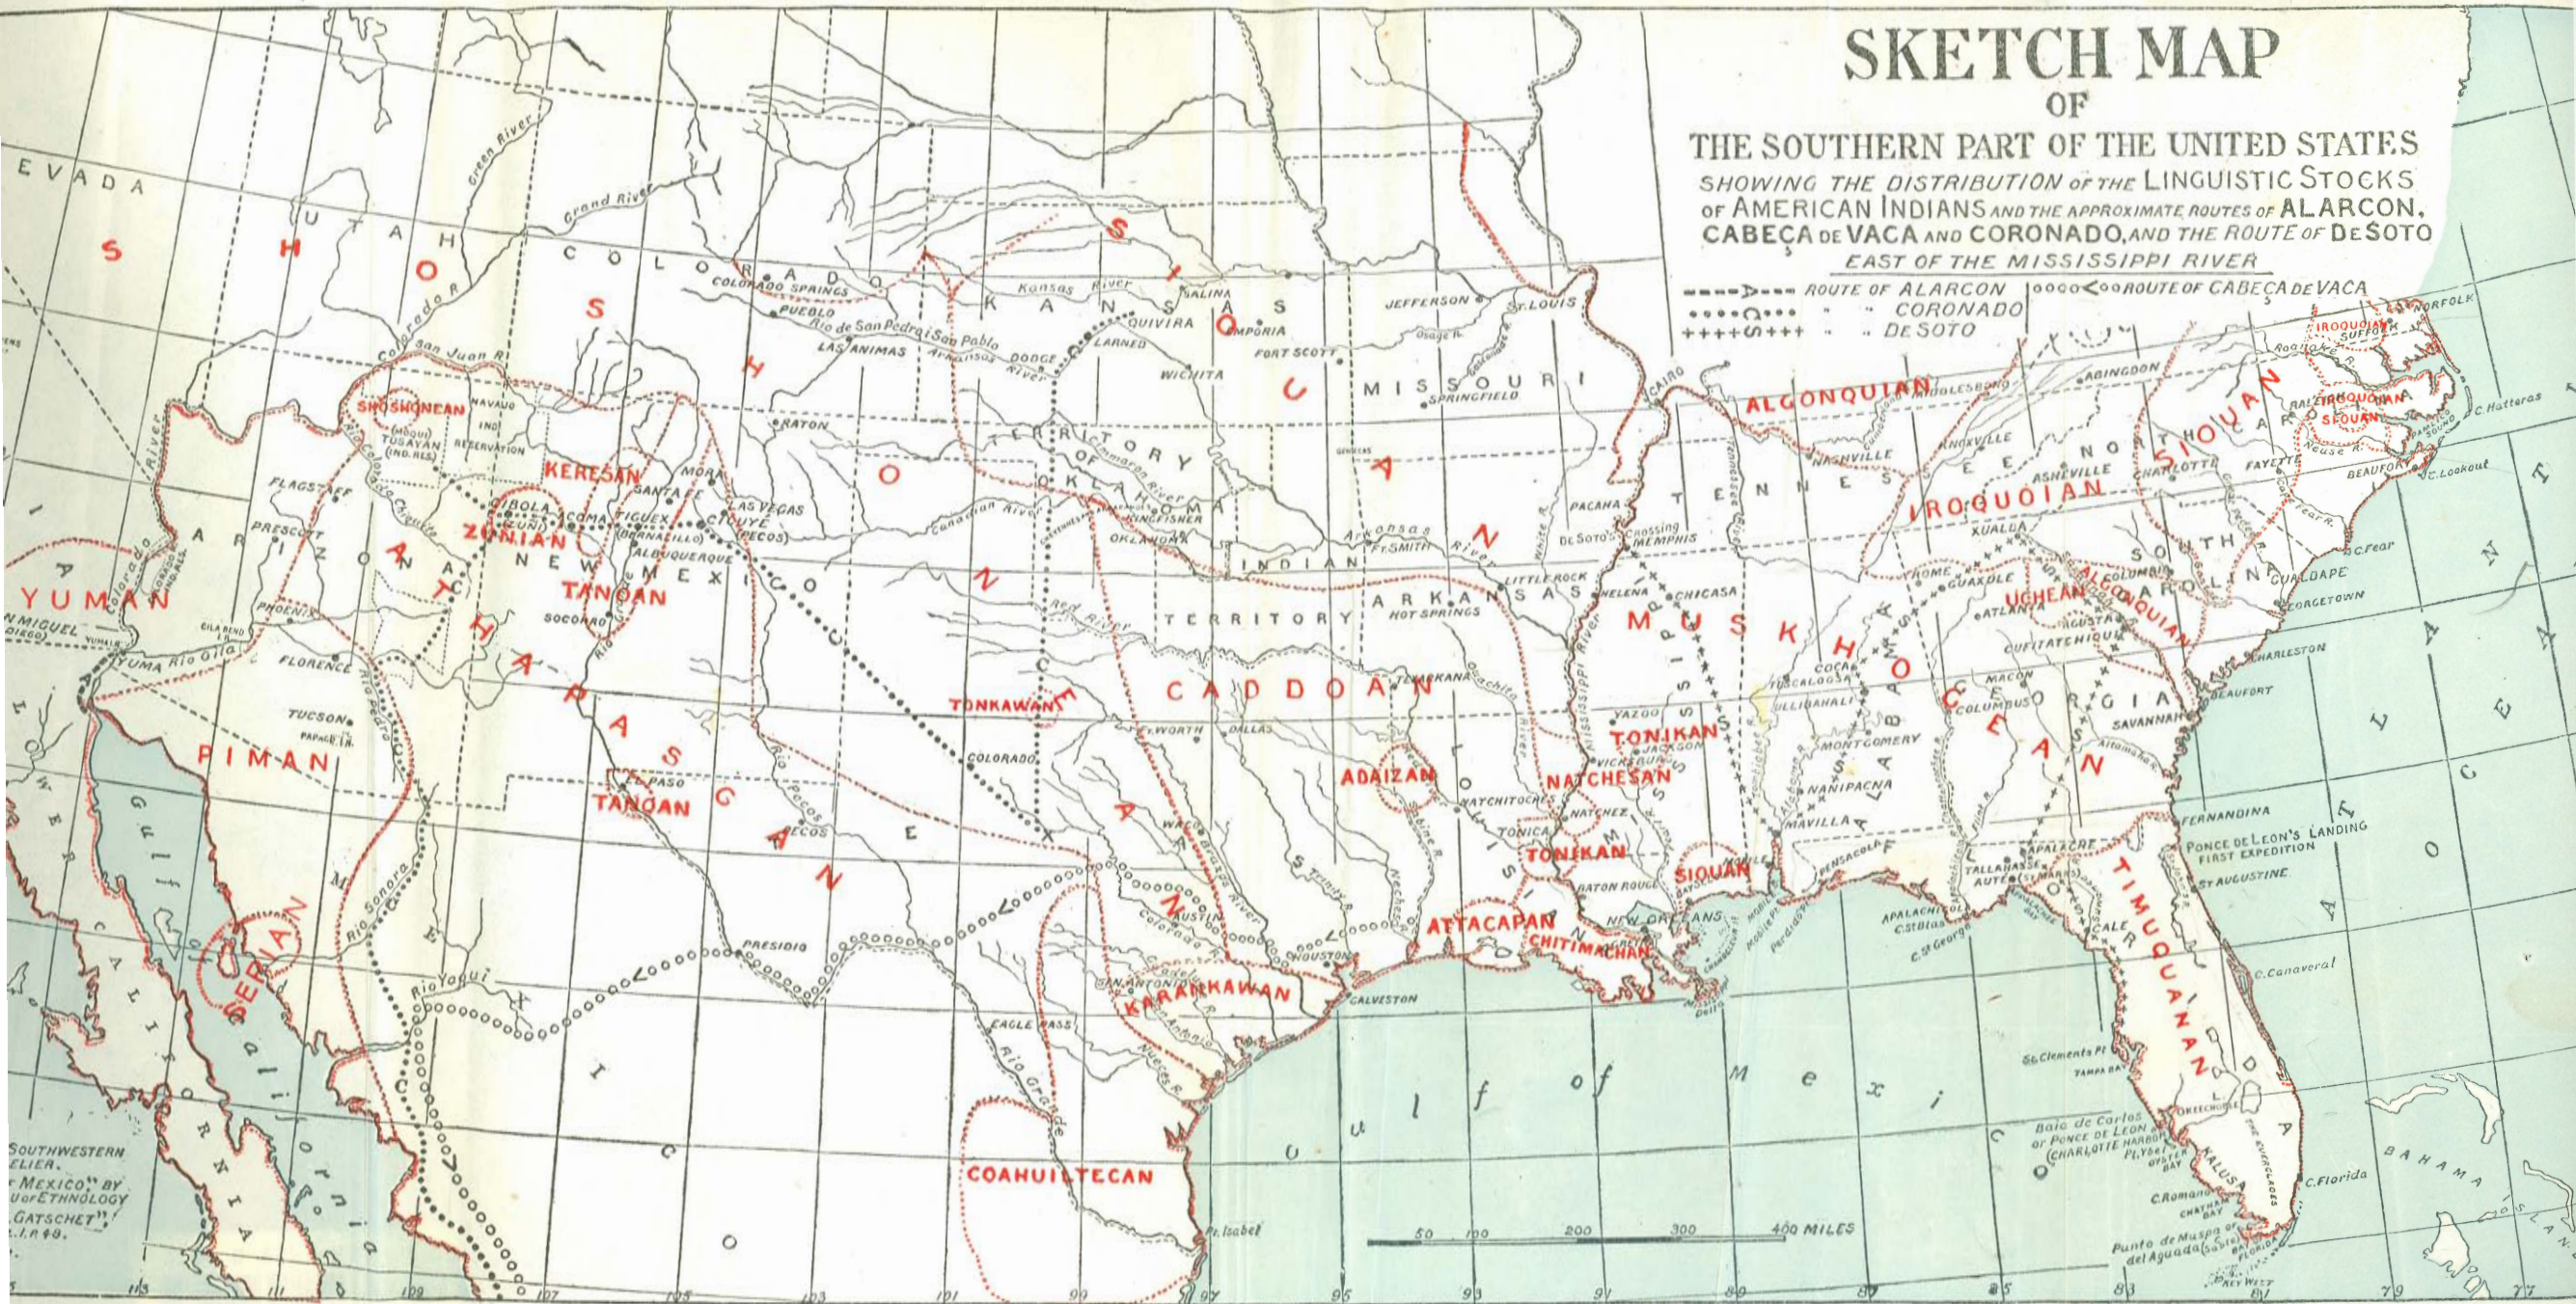

SKETCH MAP

OF

THE SOUTHERN PART OF THE UNITED STATES

SHOWING THE DISTRIBUTION OF THE LINGUISTIC STOCKS OF AMERICAN INDIANS AND THE APPROXIMATE ROUTES OF ALARCON, CABEÇA DE VACA AND CORONADO, AND THE ROUTE OF DE SOTO EAST OF THE MISSISSIPPI RIVER

--- ROUTE OF ALARCON
..... ROUTE OF CABEÇA DE VACA
- - - - - ROUTE OF CORONADO
+++++ ROUTE OF DE SOTO

SOUTHWESTERN ELIER. MEXICO BY U. OF ETHNOLOGY. GATSCHELT, I.R. 49.

50 100 200 300 400 MILES