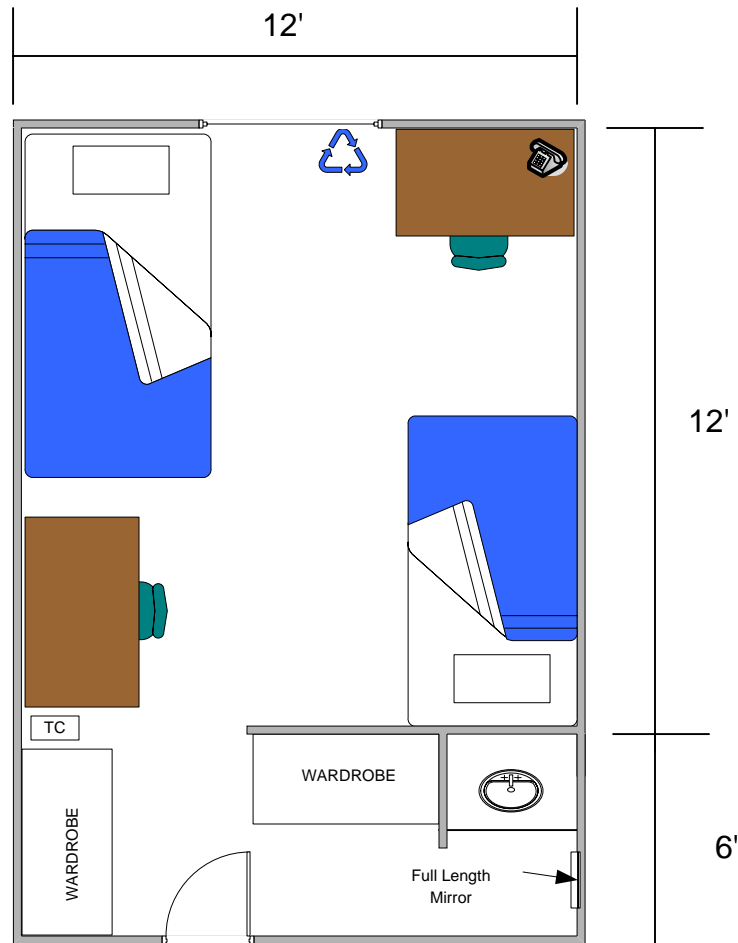

HOUSING & RESIDENCE LIFE
WILSON HALL STANDARD ROOM PLAN

Bed (41" x 80.5")	2
Mattress (39" x 75")	2
Desk	2
Desk Chair (2-Position Eucalyptus)	2
Trash Can	1
Recycle Can	1

*Not to Scale
Based on Room 136
Revised 9.5.07