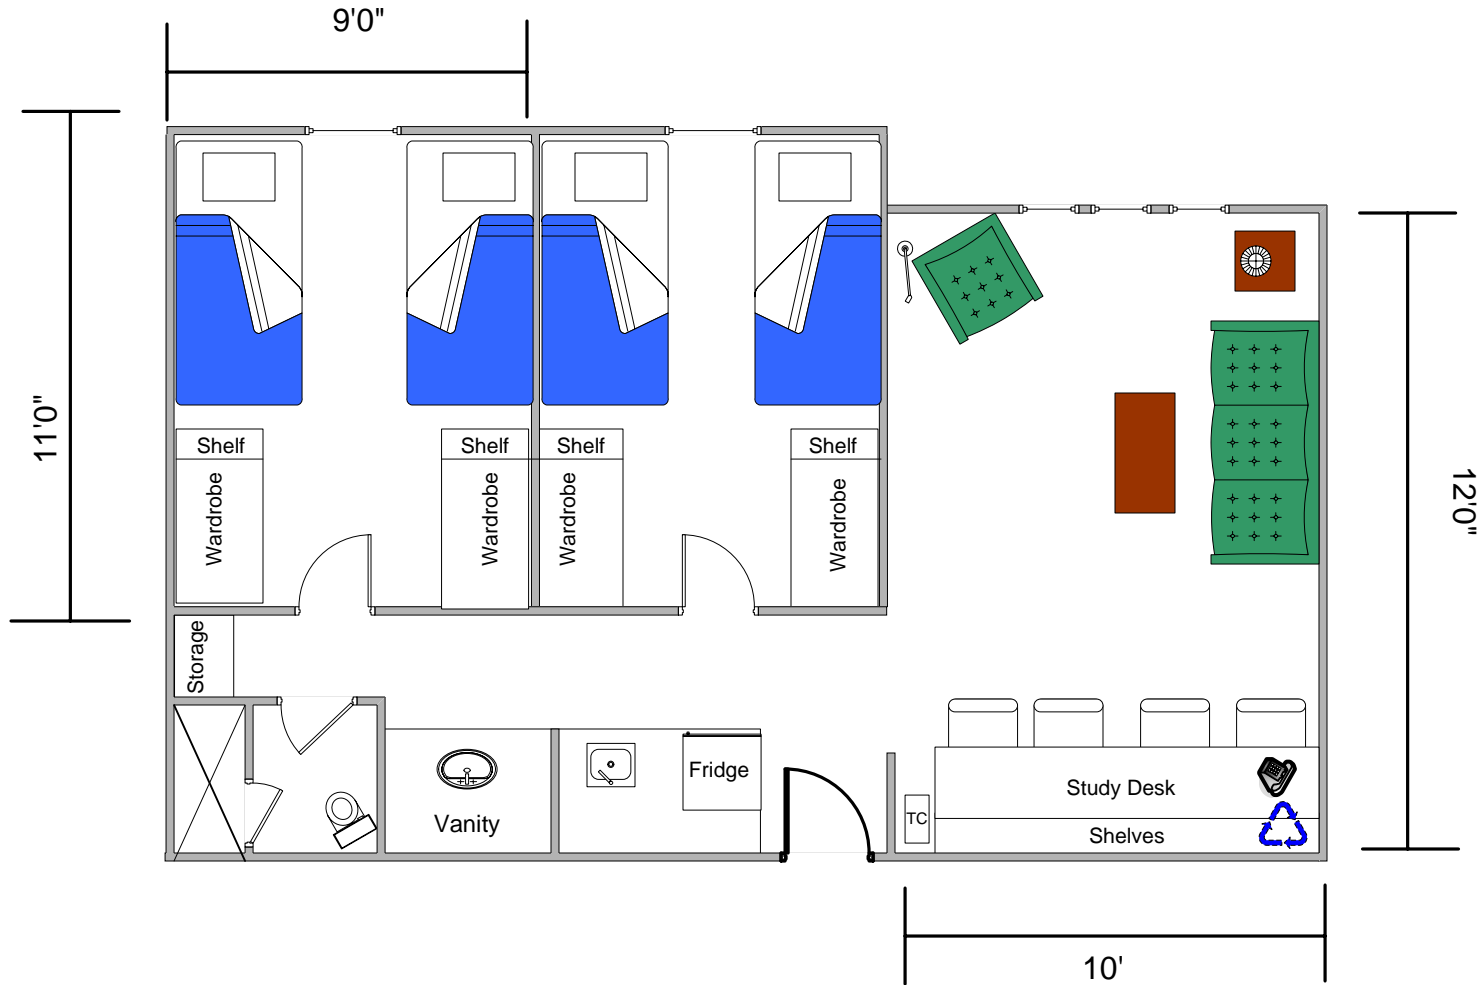

**HOUSING & RESIDENCE LIFE
TURNER HALL STANDARD SUITE PLAN**

Bed	4
Built-in Desk	4
Desk Chair (dark oak)	4
Trash Can	2
Recycle Can	1

*Not to Scale
Revised 8.29.07