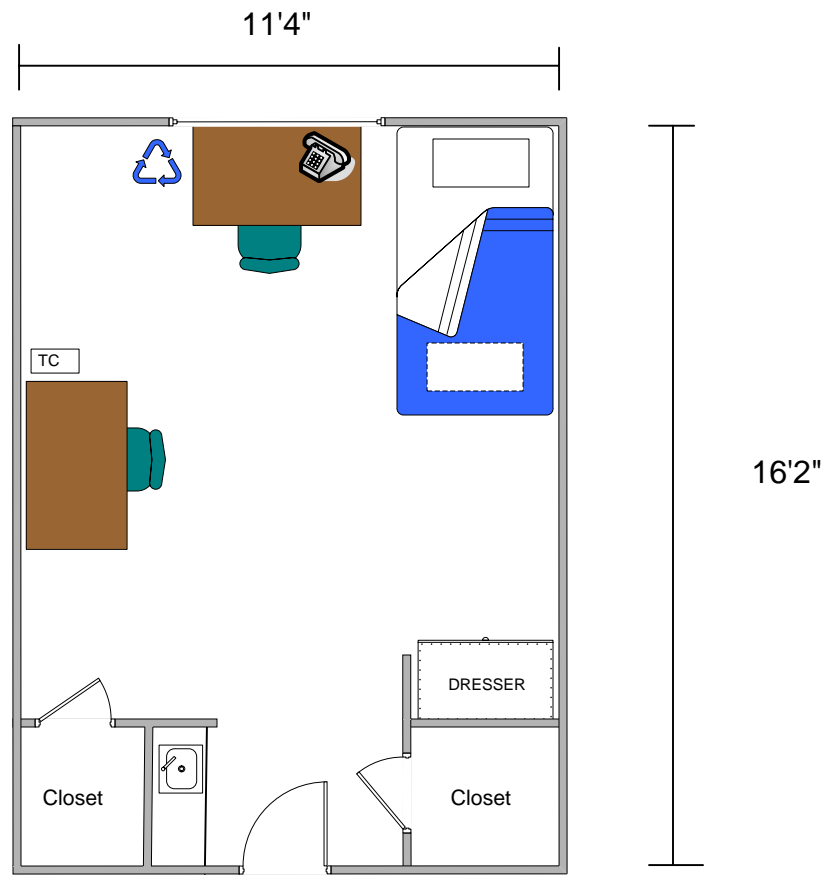

**HOUSING & RESIDENCE LIFE
SNYDER HALL STANDARD ROOM PLAN**

Bed – Bunked (41" x 80.5")	2
Mattress (39" x 75")	2
Desk	2
Desk Chair (2-Position Eucalyptus)	2
Dresser (4 small & 4 large drawers)	1
Trash Can	1
Recycle Can	1

*Not to Scale
Based on Room 262
Revised 9.5.07