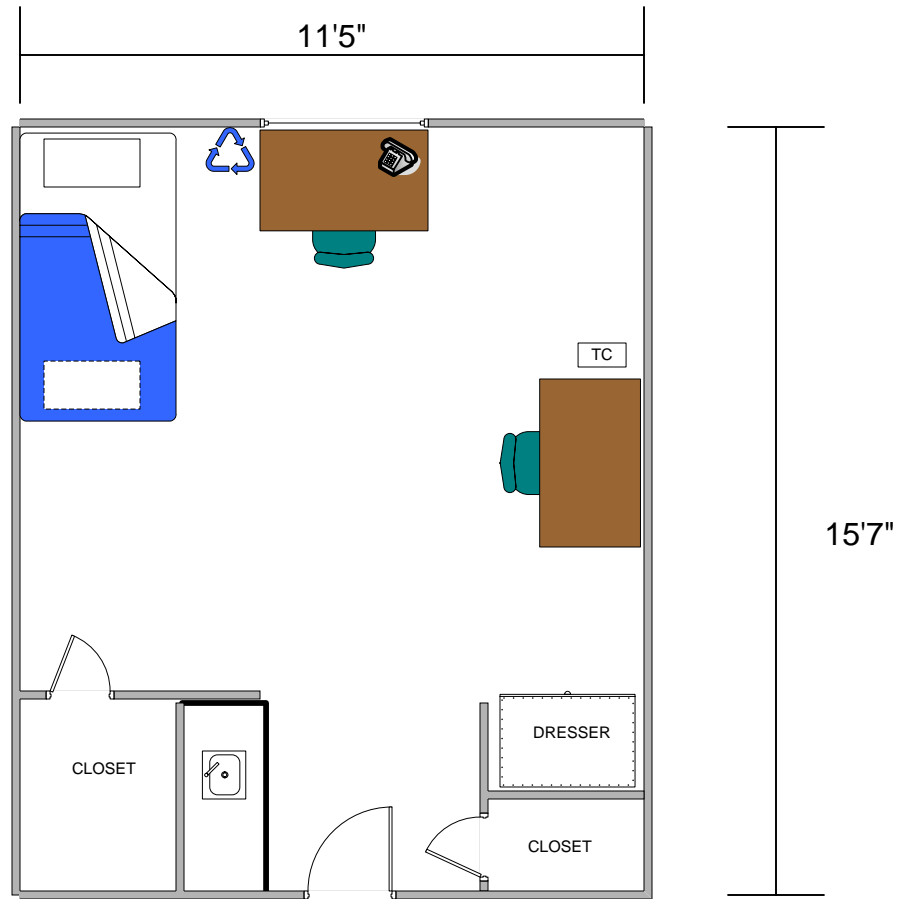

**HOUSING & RESIDENCE LIFE  
SABIN HALL STANDARD ROOM PLAN**

Bed (41" x 80.5")	2
Mattress (39" x 75")	2
Desk	2
Desk Chair (2-Position Eucalyptus)	2
Dresser (4 small & 4 large drawers)	1
Trash Can	1
Recycle Can	1

\*Not to Scale  
Based on Room 140  
Revised 9.5.07