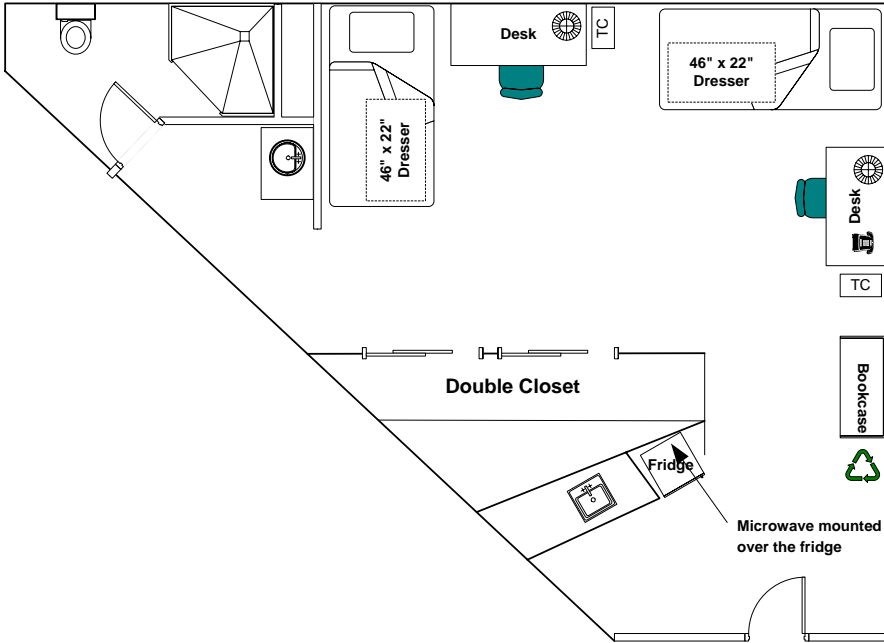

UNIVERSITY OF NORTHERN COLORADO  
HOUSING & RESIDENCE LIFE  
LAWRENSON G APARTMENT  
LIVING ROOM & BEDROOM LAYOUT

\*Not to Scale  
Revised 10.1.07

UNIVERSITY OF NORTHERN COLORADO  
HOUSING & RESIDENCE LIFE  
LAWRENSON H APARTMENT  
LIVING ROOM & BEDROOM LAYOUT

**\*Not to Scale**  
Revised 10.1.07