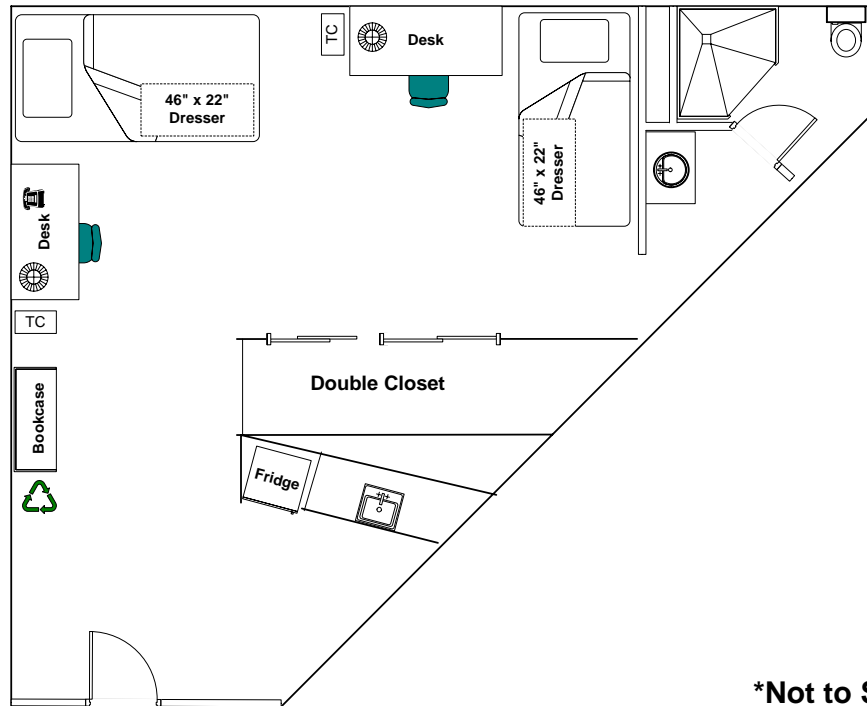

UNIVERSITY OF NORTHERN COLORADO  
HOUSING & RESIDENCE LIFE  
LAWRENSON G APARTMENT  
LIVING ROOM & BEDROOM LAYOUT

\*Not to Scale  
Revised 10.1.07

UNIVERSITY OF NORTHERN COLORADO  
HOUSING & RESIDENCE LIFE  
LAWRENSON H APARTMENT  
LIVING ROOM & BEDROOM LAYOUT

**\*Not to Scale**  
Revised 10.1.07