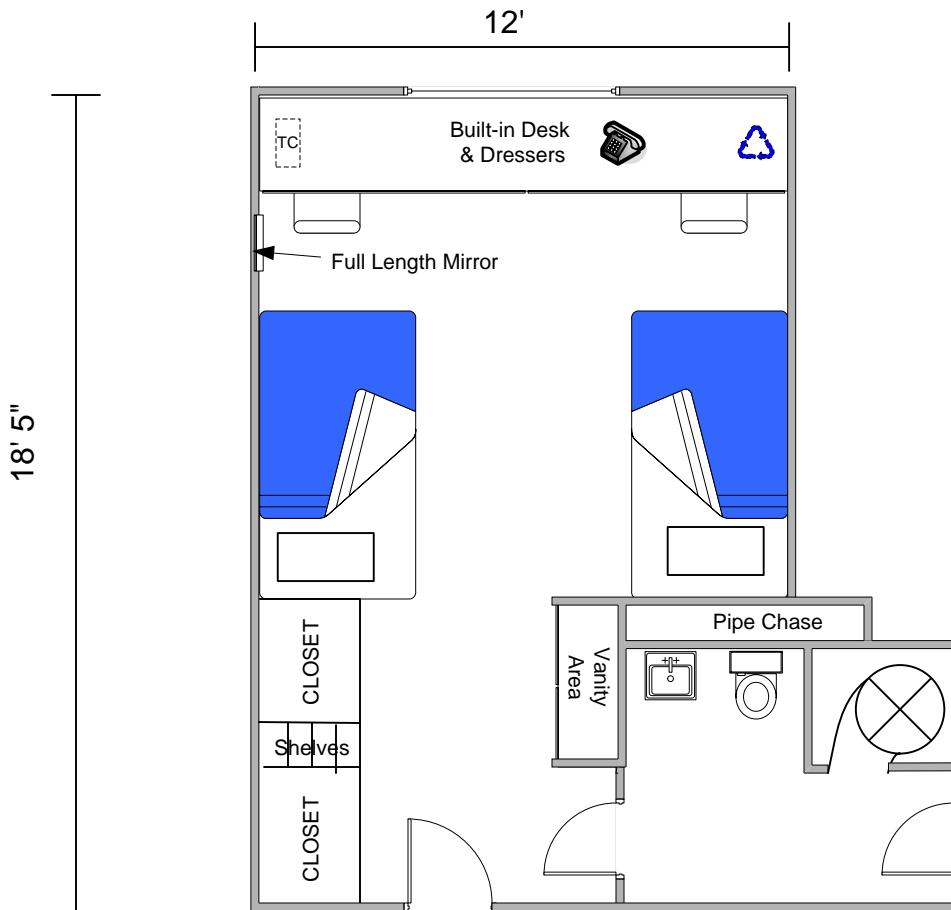

**HOUSING & RESIDENCE LIFE
HARRISON HALL STANDARD ROOM PLAN**

Bed	2
Built-in Desk	2
Built-in Dressers	2
Desk Chair (Oak)	2
Trash Can	1
Recycle Can	1

*Not to Scale
Revised 9.5.07