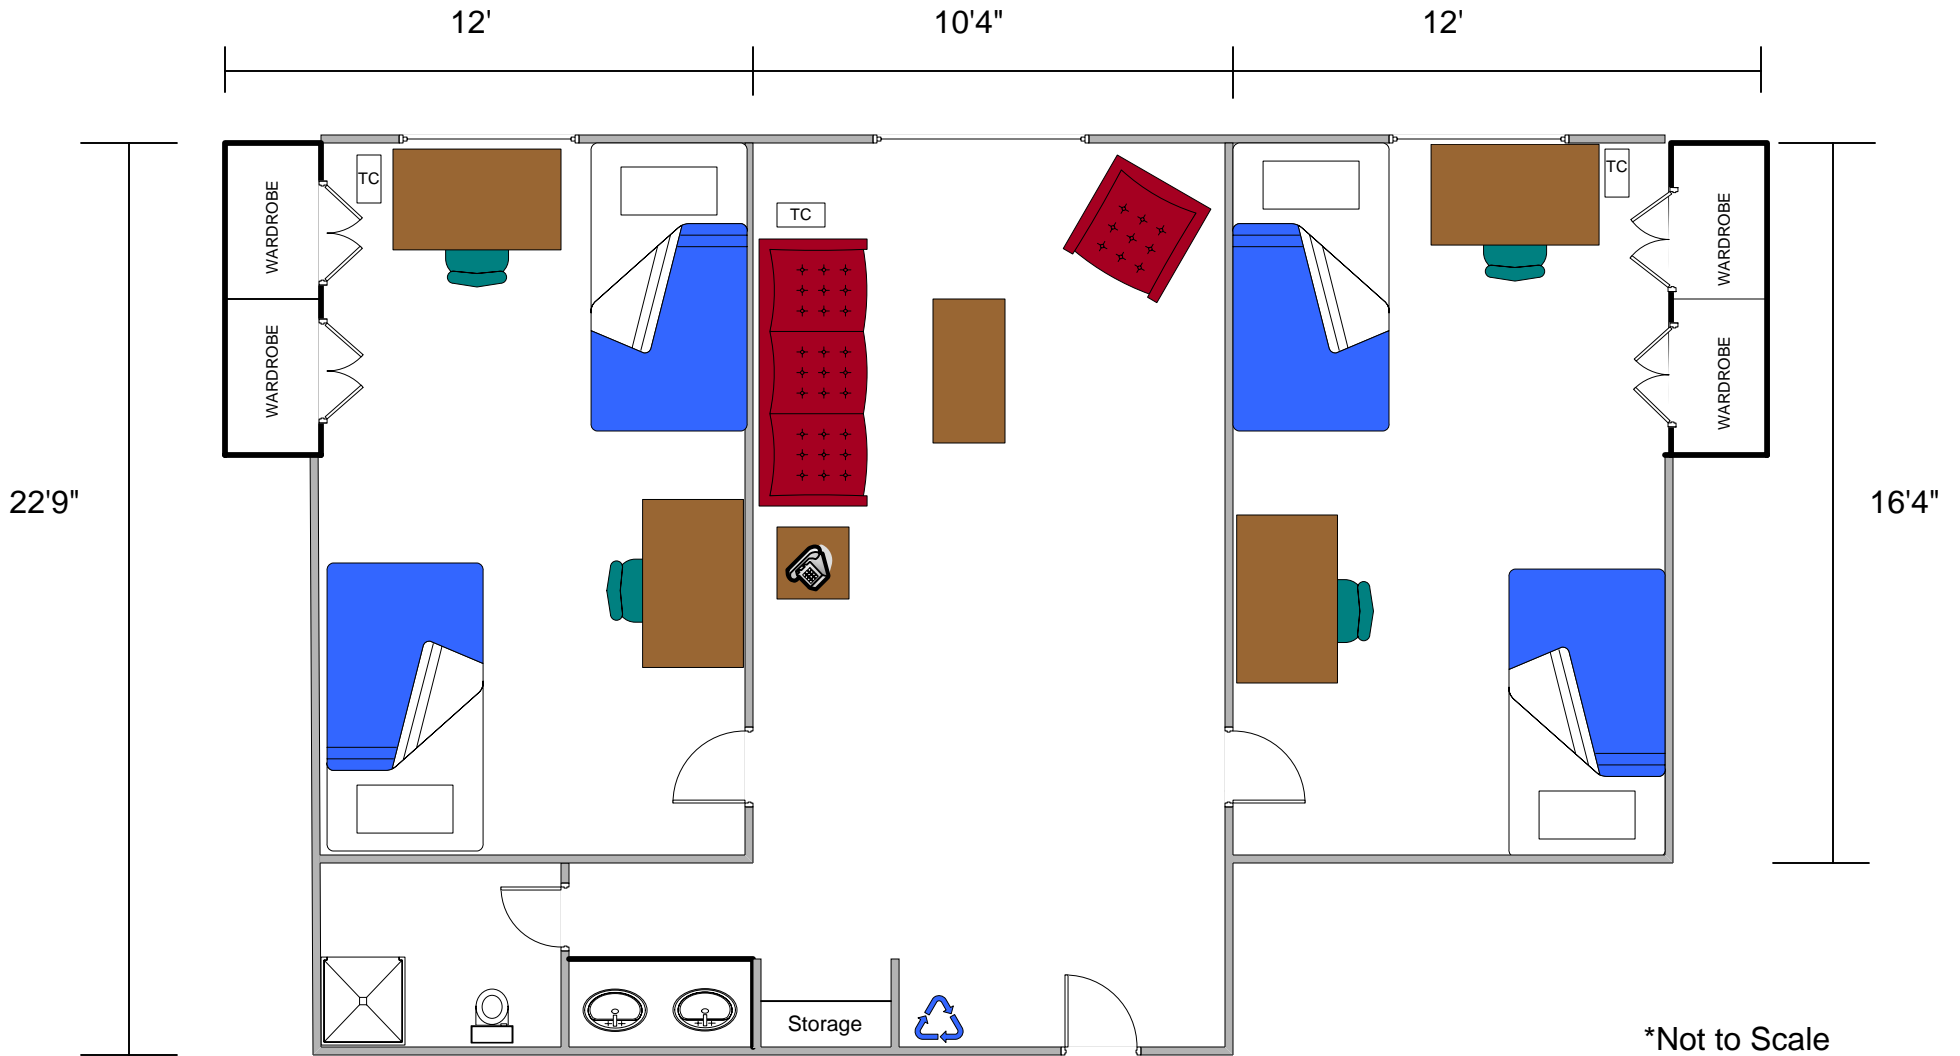

**HOUSING & RESIDENCE LIFE
HANSEN-WILLIS HALL STANDARD SUITE PLAN**

Bed (41" X 80.5")	4
Mattress (39" x 75")	4
Desk	4
Desk Chair (2-Position Eucalyptus)	4
Trash Can	3
Recycle Can	1

*Not to Scale
Based on Suite 162
Revised 9.5.07