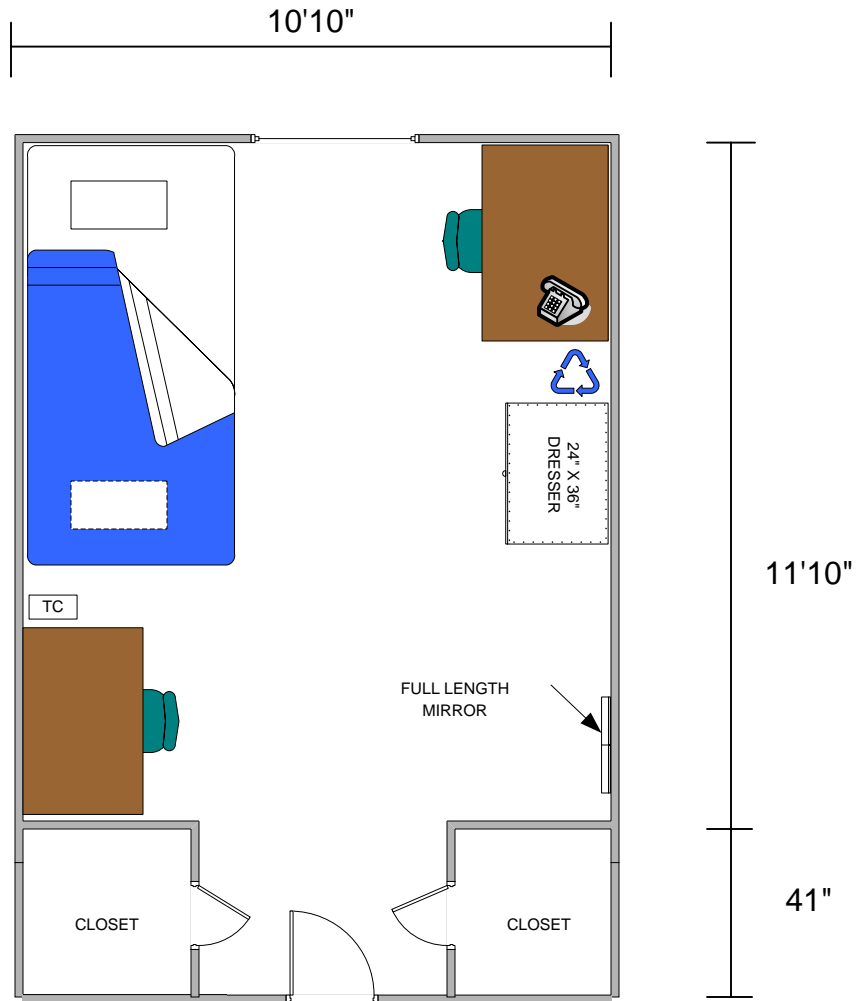

**HOUSING & RESIDENCE LIFE  
GORDON HALL STANDARD ROOM PLAN**

Bed Bunked (41" x 80.5")	2
Mattress (39" x 75")	2
Desk	2
Desk Chair (2-Position Eucalyptus)	2
Dresser (4 small & 4 large drawers)	1
Trash Can	1
Recycle Can	1

\*Not to Scale  
Based on Room 194  
Revised 9.5.07