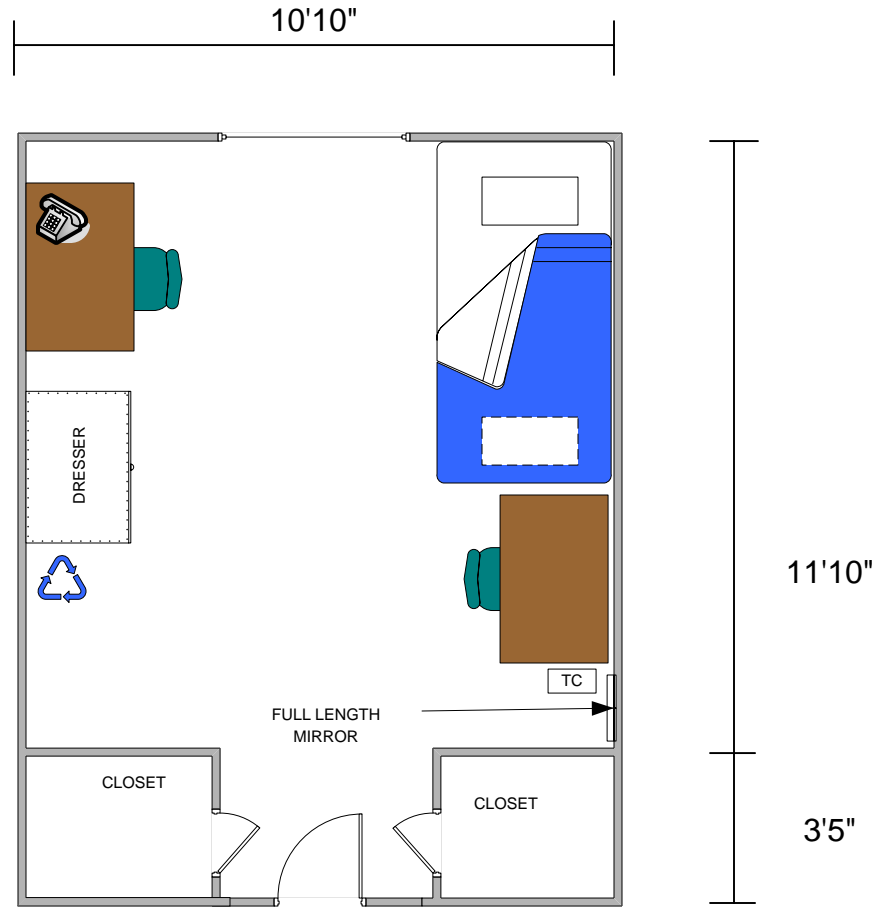

**HOUSING & RESIDENCE LIFE  
DECKER HALL STANDARD ROOM PLAN**

Bed (41" x 80.5")	2
Mattress (39" x 75")	2
Desk	2
Desk Chair (2-Position Eucalyptus)	2
Dresser (4 small & 4 large drawers)	1
Trash Can	1
Recycle Can	1

\*Not to Scale  
Based on Room 108  
Revised 9.5.07