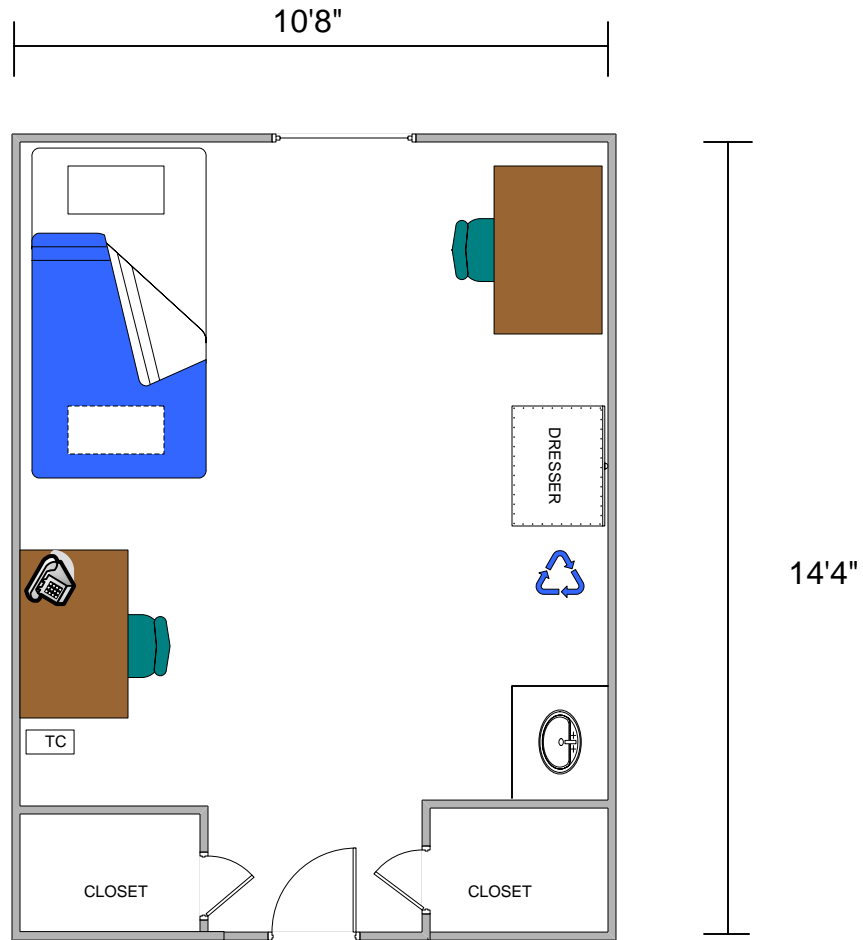

**HOUSING & RESIDENCE LIFE**  
**BELFORD HALL STANDARD ROOM PLAN**

Bed (Bunked) (41" x 80.5")	2
Mattress (39" x 75")	1
Desk	2
Desk Chair (2-Position Eucalyptus)	2
Dresser (4 small & 4 large drawers)	1
Trash Can	1
Recycle Can	1

\*Not to Scale  
Based on Room 165  
Revised 9.5.07