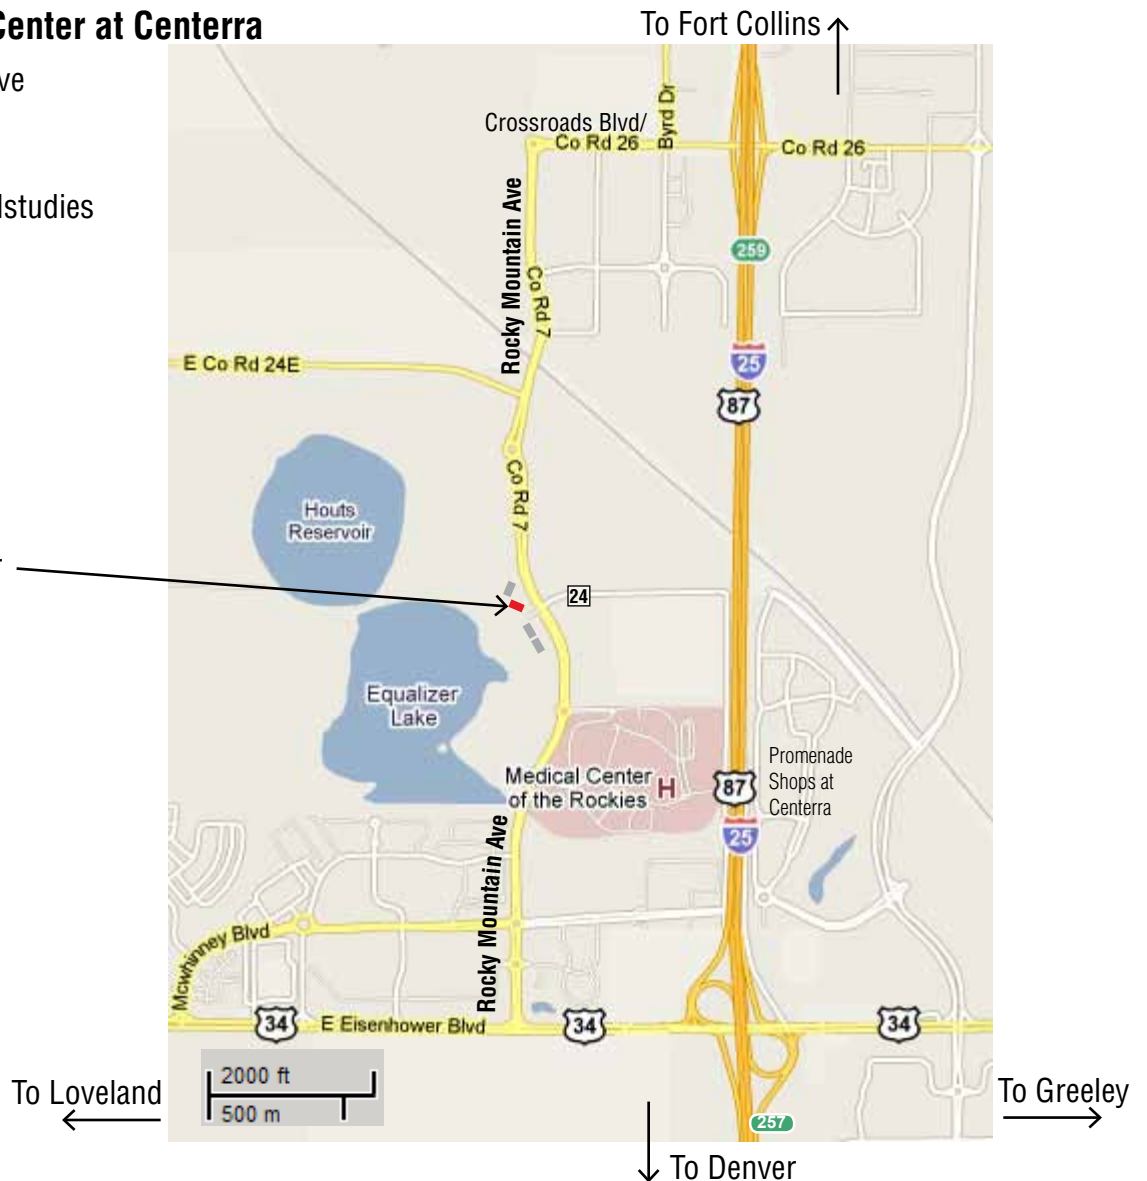

The UNC Loveland Center at Centerra

2915 Rocky Mountain Ave
Loveland, CO 80538

970-351-1693

www.unco.edu/extendedstudies

UNC Loveland Center
at Centerra

Directions - updated 1-25-11

NOTE: Please do not park in any of the small number of reserved spaces (marked with signs) in the parking lot surrounding the building.

From the North (Fort Collins)

I-25 Southbound to Exit 259 (Crossroads Blvd). Stay Right to head West on Crossroads and go 1/2 mile to the roundabout for Rocky Mountain Ave. Head South on Rocky Mountain Ave about 1 mile and there are 4 buildings on the right. You will see our sign on the 2nd building. Turn Right.

From the South (Denver)

I-25 Northbound to Exit 257 (Hwy 34). At the intersection turn Left onto Hwy 34 Westbound. Turn Right (North) at the 2nd light (Rocky Mountain Ave). Take Rocky Mountain Ave 1 mile (through 4 roundabouts) and you will see 4 buildings on the left. Take the Left turn in towards those buildings and then turn Right at the T intersection. Drive around to the front of the 1st building and you will see our sign above our entrance.

From Highway 34 (East or West)

The turn onto Rocky Mountain Ave is just West of the interchange for I-25 and Hwy 34. Turn North onto Rocky Mountain Ave. Go 1 mile (through 4 roundabouts) and you will see 4 buildings on the left. Take the only Left turn in towards those buildings and then turn Right at the T intersection. Drive around to the front of the 1st building and you will see our sign above our entrance.