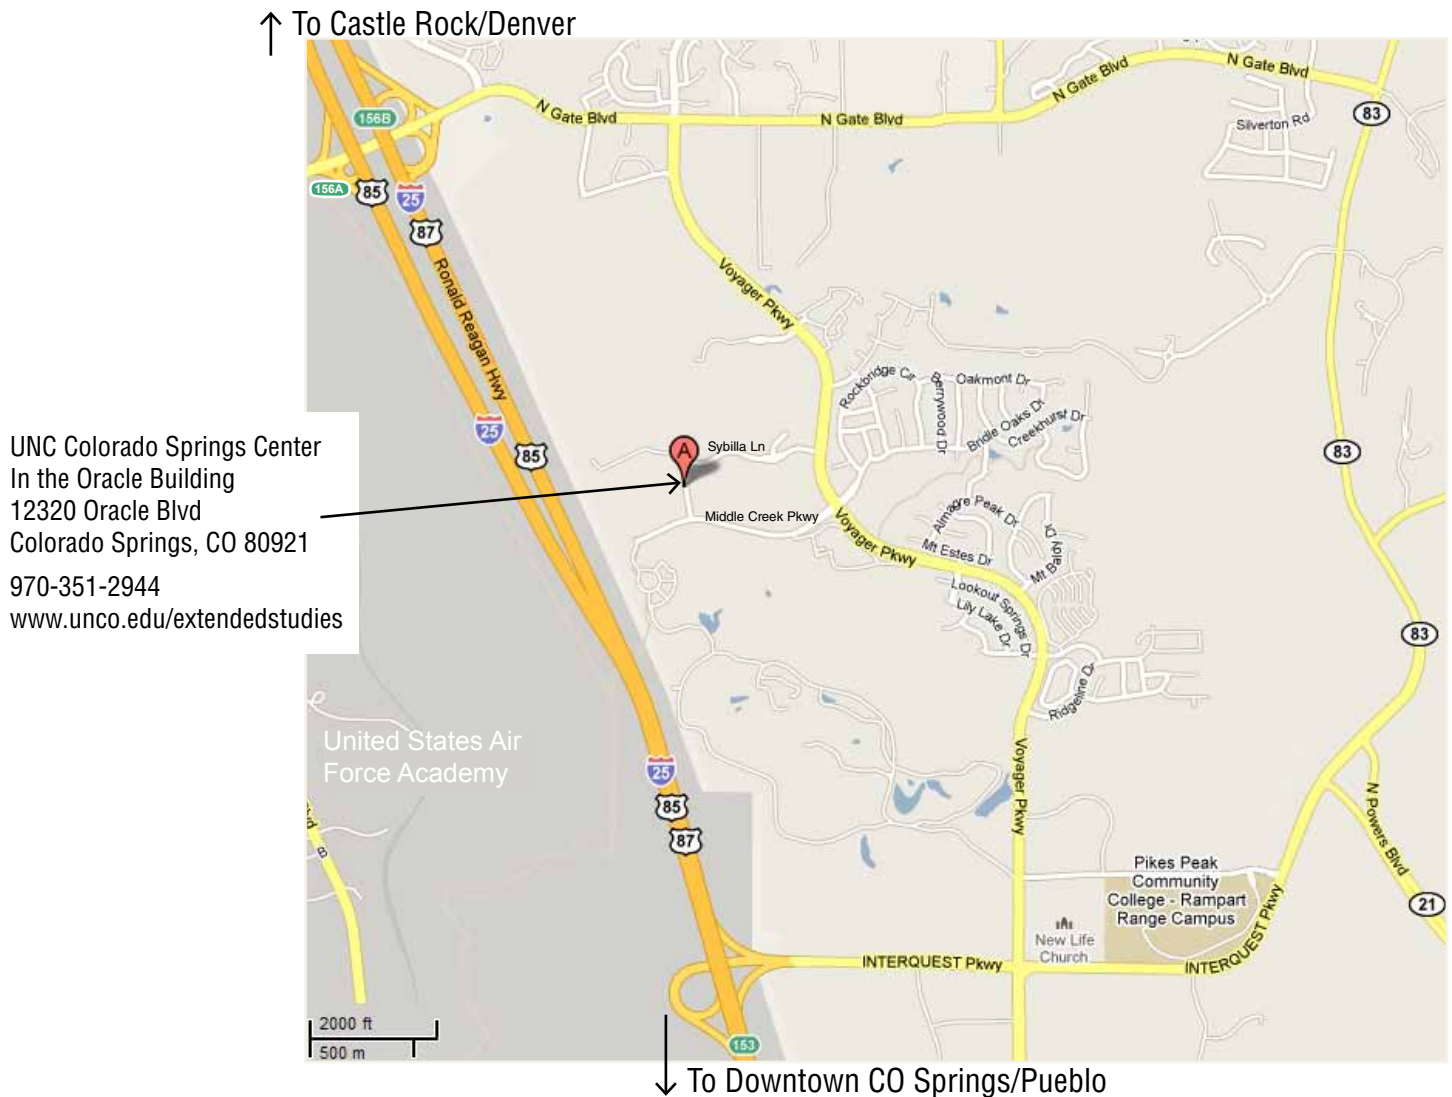

The UNC Colorado Springs Center

Directions

6-3-10

From the South (Colorado Springs/Pueblo)

I-25 Northbound to Exit 153 (Interquest Pkwy). Turn Left (North) at Voyager Pkwy. Go about 1.8 miles and turn Left (West) onto Middle Creek Pkwy. Go 1/2 mile and turn Right onto Oracle Blvd. Turn Left into Oracle building parking lot.

From the North (Denver)

I-25 Southbound to Exit 156A (Gleneagle). Follow the clover leaf onto North Gate Blvd heading East. After about 1 mile turn Right (South) onto Voyager Pkwy. Go 1.2 miles and turn Right onto Sybilla Ln. Go straight (through 1 roundabout) about 1/3 mile then turn Left onto Oracle Blvd. Turn Right into the Oracle building parking lot.

From East Colorado Springs area

Take N Powers Blvd/CO Hwy 21 North. You can head East (Left) to Voyager Pkwy using either Old Ranch Rd or Interquest Pkwy. Then turn Right (North) onto Voyager Pkwy. About 1.8 miles North of Interquest Pkwy, turn Left (West) onto Middle Creek Pkwy. Go 1/2 mile and turn Right onto Oracle Blvd. Turn Left into Oracle building parking lot.