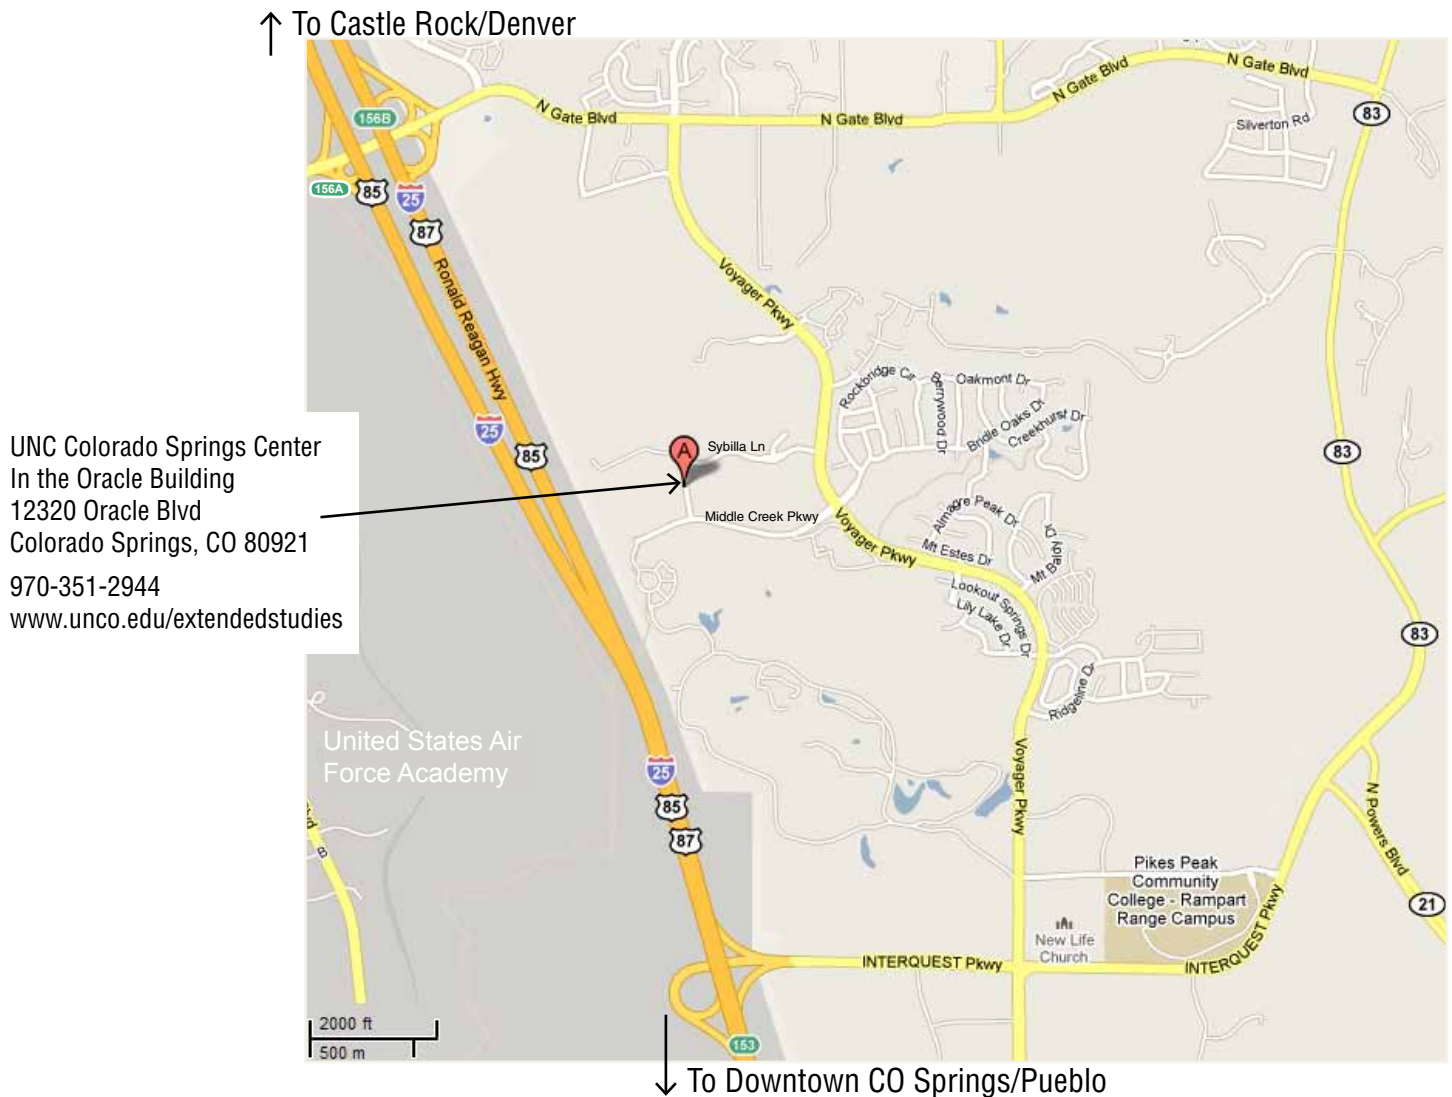

## Directions

6-3-10

### From the South (Colorado Springs/Pueblo)

I-25 Northbound to Exit 153 (Interquest Pkwy). Turn Left (North) at Voyager Pkwy. Go about 1.8 miles and turn Left (West) onto Middle Creek Pkwy. Go 1/2 mile and turn Right onto Oracle Blvd. Turn Left into Oracle building parking lot.

### From the North (Denver)

I-25 Southbound to Exit 156A (Gleneagle). Follow the clover leaf onto North Gate Blvd heading East. After about 1 mile turn Right (South) onto Voyager Pkwy. Go 1.2 miles and turn Right onto Sybilla Ln. Go straight (through 1 roundabout) about 1/3 mile then turn Left onto Oracle Blvd. Turn Right into the Oracle building parking lot.

### From East Colorado Springs area

Take N Powers Blvd/CO Hwy 21 North. You can head East (Left) to Voyager Pkwy using either Old Ranch Rd or Interquest Pkwy. Then turn Right (North) onto Voyager Pkwy. About 1.8 miles North of Interquest Pkwy, turn Left (West) onto Middle Creek Pkwy. Go 1/2 mile and turn Right onto Oracle Blvd. Turn Left into Oracle building parking lot.