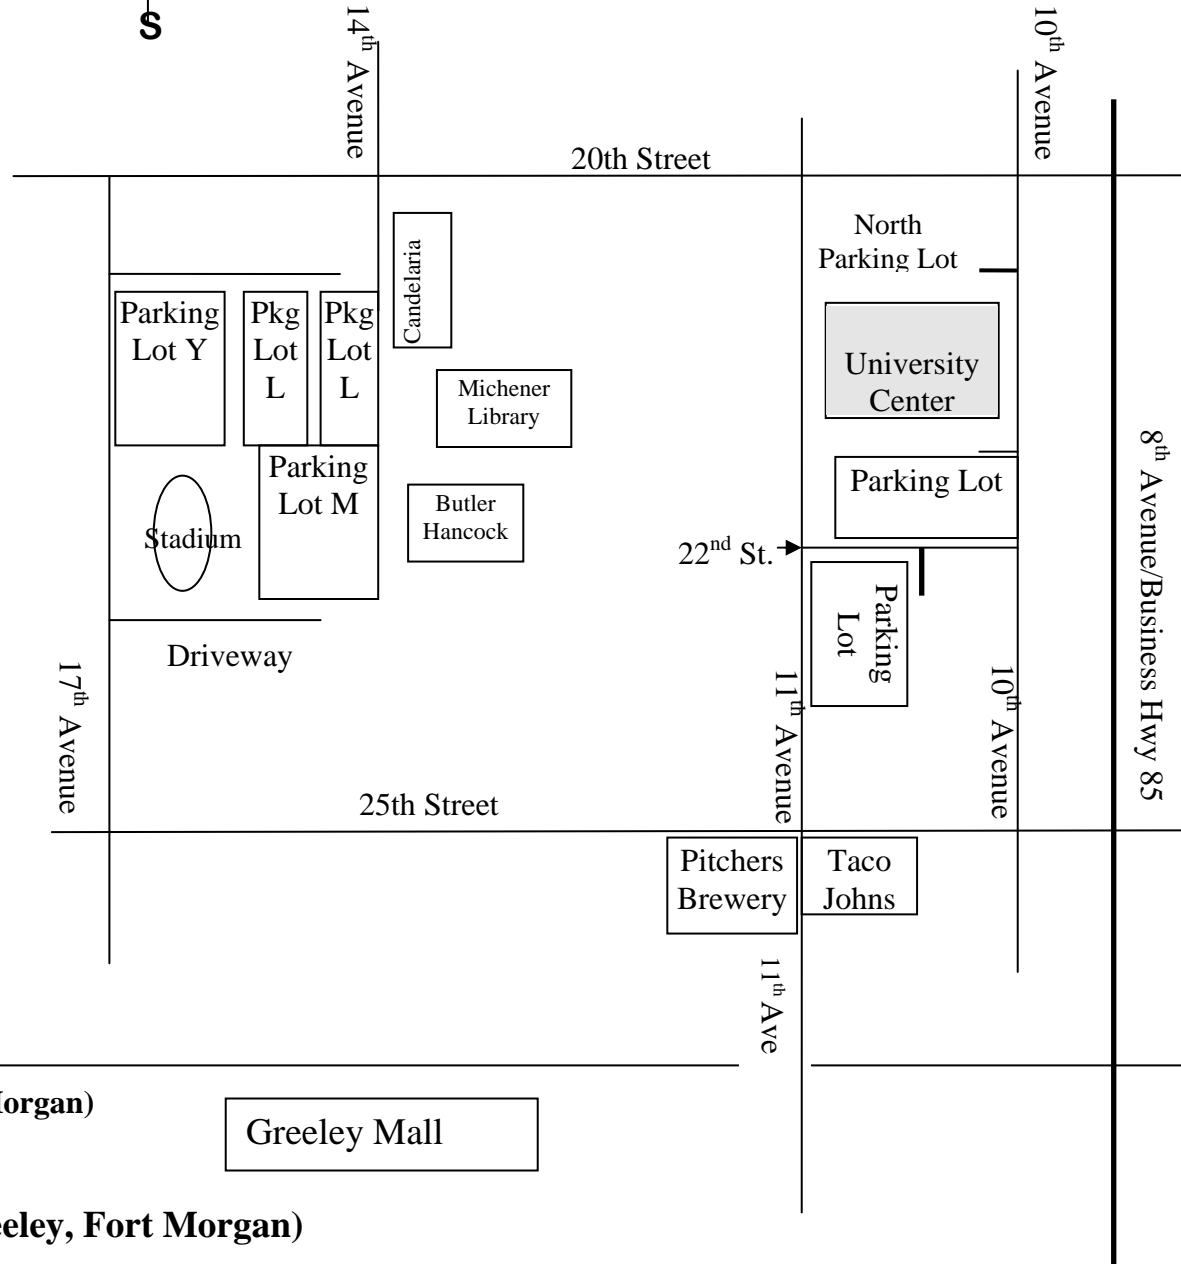

UNIVERSITY OF NORTHERN COLORADO MAP

UNC Career Services
University Center, 2nd Floor
2045 10th Avenue
Greeley, CO 80631
970-351-2127

Hwy 85 North past Bypass 34 to 20th Street
Left on 20th Street to 10th Avenue
Left on 10th Avenue to University Center
Parking Lot

OR

I-25 to 34 East (Greeley Exit)
Hwy. 34 East to 11th Avenue
Left on 11th Avenue to 20th Street
Right on 20th Street to 10th Avenue
Right on 10th Avenue to University Center
Parking Lot

DO NOT EXIT ONTO BUSINESS 34
STAY ON HIGHWAY 34 EAST (Greeley, Fort Morgan)