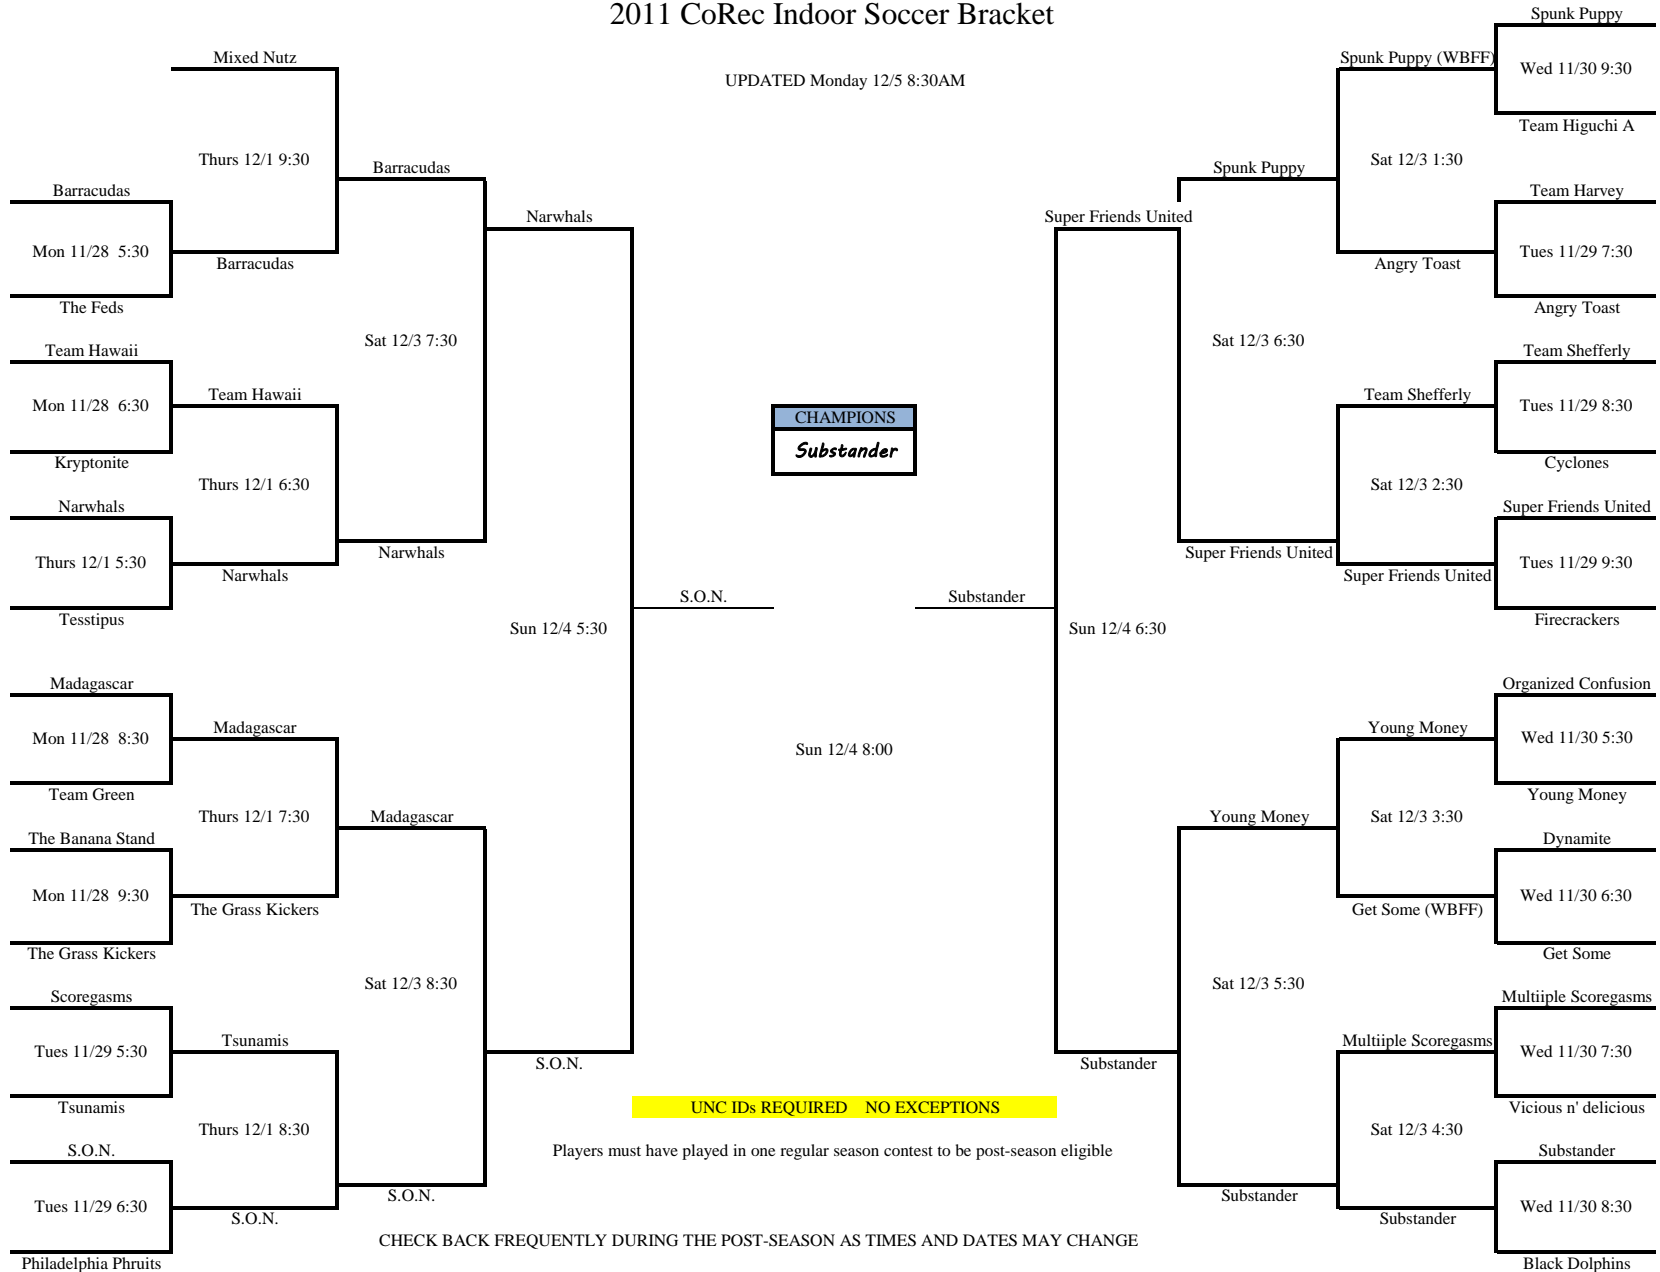

INTRAMURAL SPORTS

2011 CoRec Indoor Soccer Bracket

UPDATED Monday 12/5 8:30AM

You must have a sportsmanship rating of 3.25 (3 if your captain attended the captains meeting) during the regular season to be playoff eligible